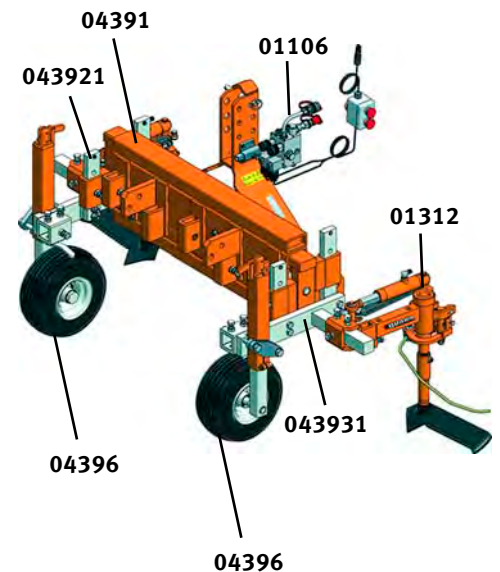

Width adjustable frame *Vario II*
for row width from 1,80 to 3 meters

- Solid implement carrier frame for front and rear hydraulics
- **Total width adjustment of 1,000 mm range!**
- Particularly robust and torsion-resistant thanks to the double-guided sliding parts

Ref. No.	Article	Weight in kg
	<i>Vario II</i> Width adjustable frame for row width from 1,80 - 3,00 m	
04391	Width adjustable frame, row width 2,00 - 3,00 m Modularly expandable to a cultivator	220,0
04395	Width adjustable frame, row width 1,80 - 2,80 m	265,5

BRAUN Implement carrier frame

BRAUN Width adjustable frame | Combinations and ordering examples

Width adjustable frame *Vario II*

→ Front mounting for front hydraulic lift

Ref. No.	Article	Quantity
04391	Width adjustable frame <i>Vario II</i>	1
043921	Multifunctional bracket, right	1
040092	Multifunctional bracket, left	1
04396	Support wheel spindle adjustable, pneumatic tired for cultivator/UKR	2
01311	LUV <i>Perfekt</i> modular 350 mm, right	1
01312	LUV <i>Perfekt</i> modular 350 mm, left	1
01106	Dual electro-magnetic overriding control	1
043034	Bracket for overriding control for cultivator	1

Width adjustable frame *Vario II*

→ Front mounting for front hydraulic lift for wide rows

Ref. No.	Article	Quantity
04391	Width adjustable frame <i>Vario II</i>	1
04388	Bracket for mounting the LUV-devices double-legged, right	1
043881	Bracket for mounting the LUV-devices double-legged, left	1
04323	Support wheel for cultivator/UKR, right	1
04324	Support wheel for cultivator/UKR, left	1
01128	Short bracket for rigid leg	2
04405	Swivelling depth wheel, right	1
04406	Swivelling depth wheel, left	1
01214	Universal hydraulic lift PA, right	1
01215	Universal hydraulic lift PA, left	1
01320	Rotary star tiller, four star wheels, right	1
01321	Rotary star tiller, four star wheels, left	1
590101	Hydraulic controll block 5-way electronically operated, 3 x EW, 2 x DW with oil flow regulator	1