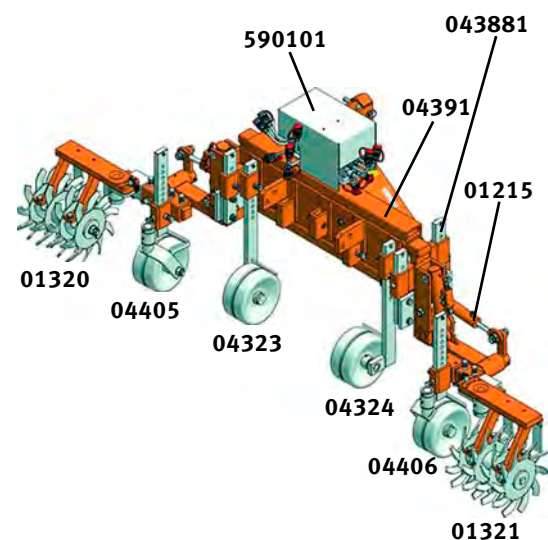

Width adjustable frame *Vario II*
for row width from 1,80 to 3 meters

- Solid implement carrier frame for front and rear hydraulics
- **Total width adjustment of 1,000 mm range!**
- Particularly robust and torsion-resistant thanks to the double-guided sliding parts

Ref. No.	Article	Weight in kg
	<i>Vario II</i> Width adjustable frame for row width from 1,80 - 3,00 m	
04391	Width adjustable frame, row width 2,00 - 3,00 m Modularly expandable to a cultivator	220,0
04395	Width adjustable frame, row width 1,80 - 2,80 m	265,5

BRAUN Implement carrier frame

BRAUN Width adjustable frame | Combinations and ordering examples

Width adjustable frame *Vario II*

→ Front mounting for front hydraulic lift

Ref. No.	Article	Quantity
04391	Width adjustable frame <i>Vario II</i>	1
043921	Multifunctional bracket, right	1
040092	Multifunctional bracket, left	1
04396	Support wheel spindle adjustable, pneumatic tired for cultivator/UKR	2
01311	LUV <i>Perfekt</i> modular 350 mm, right	1
01312	LUV <i>Perfekt</i> modular 350 mm, left	1
01106	Dual electro-magnetic overriding control	1
043034	Bracket for overriding control for cultivator	1

Width adjustable frame *Vario II*

→ Front mounting for front hydraulic lift for wide rows

Ref. No.	Article	Quantity
04391	Width adjustable frame <i>Vario II</i>	1
04388	Bracket for mounting the LUV-devices double-legged, right	1
043881	Bracket for mounting the LUV-devices double-legged, left	1
04323	Support wheel for cultivator/UKR, right	1
04324	Support wheel for cultivator/UKR, left	1
01128	Short bracket for rigid leg	2
04405	Swivelling depth wheel, right	1
04406	Swivelling depth wheel, left	1
01214	Universal hydraulic lift PA, right	1
01215	Universal hydraulic lift PA, left	1
01320	Rotary star tiller, four star wheels, right	1
01321	Rotary star tiller, four star wheels, left	1
590101	Hydraulic controll block 5-way electronically operated, 3 x EW, 2 x DW with oil flow regulator	1