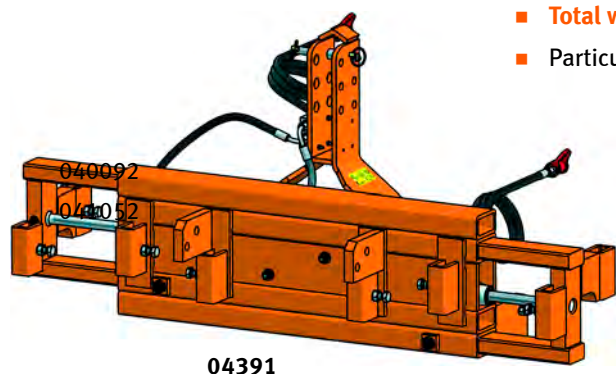

Braun Implement Carrier Frame

Individual solutions
for fruit growing and viticulture
all over the world.

Made in Germany

IMPLEMENT CARRIER FRAME

1 To hold devices front and rear mounted

BRAUN width adjustable frame *Vario II* for front and rear mounting

Width adjustable frame *Vario II*
for row width from 1,80 to 3 meters

- Solid implement carrier frame for front and rear hydraulics
- **Total width adjustment of 1,000 mm range!**
- Particularly robust and torsion-resistant thanks to the double-guided sliding parts

Ref. No.	Article	Weight in kg
	<i>Vario II</i> Width adjustable frame for row width from 1,80 - 3,00 m	
04391	Width adjustable frame, row width 2,00 - 3,00 m Modularly expandable to a cultivator	220,0
04395	Width adjustable frame, row width 1,80 - 2,80 m	265,5

BRAUN Implement carrier frame

BRAUN Width adjustable frame | Combinations and ordering examples

Width adjustable frame *Vario II*

→ Front mounting for front hydraulic lift

Ref. No.	Article	Quantity
04391	Width adjustable frame <i>Vario II</i>	1
043921	Multifunctional bracket, right	1
040092	Multifunctional bracket, left	1
04396	Support wheel spindle adjustable, pneumatic tired for cultivator/UKR	2
01311	LUV <i>Perfekt</i> modular 350 mm, right	1
01312	LUV <i>Perfekt</i> modular 350 mm, left	1
01106	Dual electro-magnetic overriding control	1
043034	Bracket for overriding control for cultivator	1