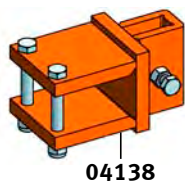

Leg holder for wheels

Cultivator brackets

made of high quality steel.
Suitable for C- and S-shaped tines.

Bracket for rigid leg (in conjunction with 04108)

Bracket for ripper leg (04138)

Heavy style

BRAUN Universal Cultivator Frame *UKR* and accessories

Ref. No.	Article	Weight in kg
04007	UKR-basic frame, single tube Length of tube 700 mm (Extending distance 300 mm) Length	65,0
04008	of tube 800 mm (Extending distance 400 mm) Length of tube	65,0
04009	900 mm (Extending distance 500 mm) Length of tube 1.000	65,0
04010	mm (Extending distance 600 mm) Length of tube 1.100 mm	65,0
04011	(Extending distance 600 mm) Length of tube 1.300 mm	65,0
04013	(Extending distance 600 mm)	65,0
04104	Hydraulic width adjustment for UKR with hydraulic hoses, connectors and cylinder	20,0
041051	Pair of telescoping extensions for UKR single tube with side deflectors for mech. and hyd. width adjustment with holders for cultivator tines	35,0
04321	Mounting bracket for wheel, right/left	7,5
043211	Mounting bracket for support wheel, right	14,0
043212	Mounting bracket for support wheel, left	14,0
04108	Bracket for C- and S-shaped cultivator tines Bracket for	8,0
041081	C- and S-shaped cultivator tines, right Bracket for C-	8,0
0410811	and S-shaped cultivator tines, left	8,0
04111	Bracket for rigid leg only in conjunction with part no: 04108	3,0
04112	Bracket for rigid leg	8,0
01128	Bracket short for rigid leg right/left	8,0