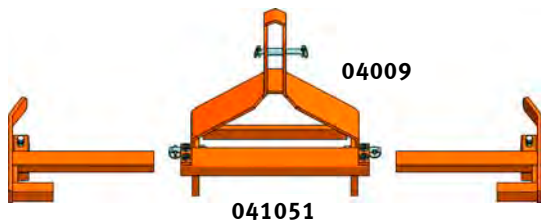

Universal Cultivator Frame UKR

Individual solutions
for fruit growing and viticulture
all over the world.

Made in Germany

Universal Cultivator Frame *UKR*

- 1 Carrier plate for front- and rear-linkage
- 2 Spring tines cultivator for light soil works

BRAUN Universal Cultivator Frame *UKR* and accessories

Base frame UKR

can also be used as a subsoiler, three point linkage with hydraulic width adjustment for LUV *Perfekt* rear and front mounted.

Leg holder for supporting wheels

Leg holder for wheels

Cultivator brackets

made of high quality steel.
Suitable for C- and S-shaped tines.

Bracket for rigid leg (in conjunction with 04108)

Bracket for ripper leg (04138)

Heavy style

BRAUN Universal Cultivator Frame *UKR* and accessories

Ref. No.	Article	Weight in kg
04007	UKR-basic frame, single tube Length of tube 700 mm (Extending distance 300 mm) Length	65,0
04008	of tube 800 mm (Extending distance 400 mm) Length of tube	65,0
04009	900 mm (Extending distance 500 mm) Length of tube 1.000	65,0
04010	mm (Extending distance 600 mm) Length of tube 1.100 mm	65,0
04011	(Extending distance 600 mm) Length of tube 1.300 mm	65,0
04013	(Extending distance 600 mm)	65,0
04104	Hydraulic width adjustment for UKR with hydraulic hoses, connectors and cylinder	20,0
041051	Pair of telescoping extensions for UKR single tube with side deflectors for mech. and hyd. width adjustment with holders for cultivator tines	35,0
04321	Mounting bracket for wheel, right/left	7,5
043211	Mounting bracket for support wheel, right	14,0
043212	Mounting bracket for support wheel, left	14,0
04108	Bracket for C- and S-shaped cultivator tines Bracket for	8,0
041081	C- and S-shaped cultivator tines, right Bracket for C-	8,0
0410811	and S-shaped cultivator tines, left	8,0
04111	Bracket for rigid leg only in conjunction with part no: 04108	3,0
04112	Bracket for rigid leg	8,0
01128	Bracket short for rigid leg right/left	8,0