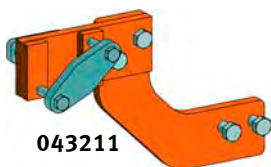

BRAUN Universal Cultivator Frame *UKR* and accessories

Base frame UKR

can also be used as a subsoiler, three point linkage with hydraulic width adjustment for LUV *Perfekt* rear and front mounted.

Leg holder for supporting wheels

Leg holder for wheels

Cultivator brackets

made of high quality steel.
Suitable for C- and S-shaped tines.

Bracket for rigid leg (in conjunction with 04108)

Bracket for ripper leg (04138)

Heavy style

BRAUN Universal Cultivator Frame *UKR* and accessories

Ref. No.	Article	Weight in kg
04007	UKR-basic frame, single tube Length of tube 700 mm (Extending distance 300 mm) Length	65,0
04008	of tube 800 mm (Extending distance 400 mm) Length of tube	65,0
04009	900 mm (Extending distance 500 mm) Length of tube 1.000	65,0
04010	mm (Extending distance 600 mm) Length of tube 1.100 mm	65,0
04011	(Extending distance 600 mm) Length of tube 1.300 mm	65,0
04013	(Extending distance 600 mm)	65,0
04104	Hydraulic width adjustment for UKR with hydraulic hoses, connectors and cylinder	20,0
041051	Pair of telescoping extensions for UKR single tube with side deflectors for mech. and hyd. width adjustment with holders for cultivator tines	35,0
04321	Mounting bracket for wheel, right/left	7,5
043211	Mounting bracket for support wheel, right	14,0
043212	Mounting bracket for support wheel, left	14,0
04108	Bracket for C- and S-shaped cultivator tines Bracket for	8,0
041081	C- and S-shaped cultivator tines, right Bracket for C-	8,0
0410811	and S-shaped cultivator tines, left	8,0
04111	Bracket for rigid leg only in conjunction with part no: 04108	3,0
04112	Bracket for rigid leg	8,0
01128	Bracket short for rigid leg right/left	8,0