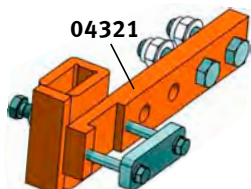

BRAUN Universal Cultivator Frame *UKR* and accessories

Base frame UKR

can also be used as a subsoiler, three point linkage with hydraulic width adjustment for LUV *Perfekt* rear and front mounted.

Leg holder for supporting wheels

Leg holder for wheels

Cultivator brackets

made of high quality steel.
Suitable for C- and S-shaped tines.

Bracket for rigid leg (in conjunction with 04108)

Bracket for ripper leg (04138)

Heavy style

BRAUN Universal Cultivator Frame *UKR* and accessories

Ref. No.	Article	Weight in kg
04007	UKR-basic frame, single tube Length of tube 700 mm (Extending distance 300 mm) Length	65,0
04008	of tube 800 mm (Extending distance 400 mm) Length of tube	65,0
04009	900 mm (Extending distance 500 mm) Length of tube 1.000	65,0
04010	mm (Extending distance 600 mm) Length of tube 1.100 mm	65,0
04011	(Extending distance 600 mm) Length of tube 1.300 mm	65,0
04013	(Extending distance 600 mm)	65,0
04104	Hydraulic width adjustment for UKR with hydraulic hoses, connectors and cylinder	20,0
041051	Pair of telescoping extensions for UKR single tube with side deflectors for mech. and hyd. width adjustment with holders for cultivator tines	35,0
04321	Mounting bracket for wheel, right/left	7,5
043211	Mounting bracket for support wheel, right	14,0
043212	Mounting bracket for support wheel, left	14,0
04108	Bracket for C- and S-shaped cultivator tines Bracket for	8,0
041081	C- and S-shaped cultivator tines, right Bracket for C-	8,0
0410811	and S-shaped cultivator tines, left	8,0
04111	Bracket for rigid leg only in conjunction with part no: 04108	3,0
04112	Bracket for rigid leg	8,0
01128	Bracket short for rigid leg right/left	8,0