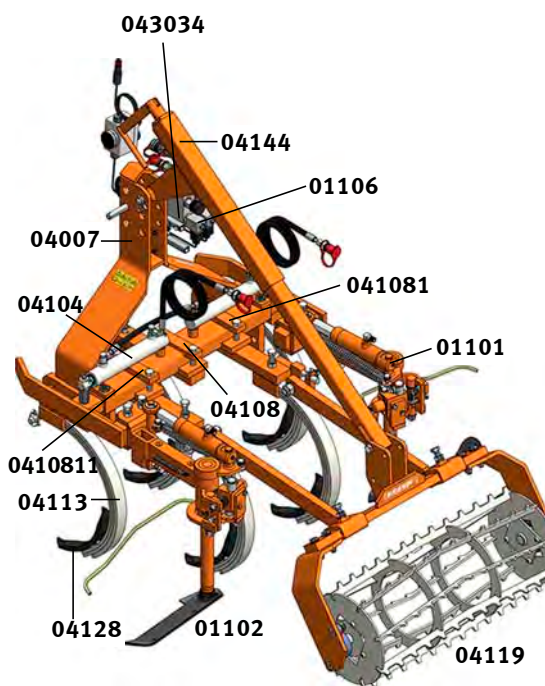

Support leg for the UKR (with para-plough)

C-shaped cultivator tines without ripper

Rigid leg straight (25mm)

Different blades for ripper leg
All common share types can be fixed on the shaft of the cultivator.

BRAUN Universal Cultivator Frame *UKR* and accessories

Ref. No.	Article	Weight in kg
04323	Support wheel for cultivator <i>Vario</i>/UKR frame right	18,0
04324	left	18,0
04338	Support wheel pneumatic-tired right	13,0
04339	left	13,0
04375	Support leg for the UKR (with para-plough)	35,0
04113	C-shaped cultivator tines without ripper	8,0
01125	Rigid leg straight (25mm) right / left	5,0
01126	Rigid leg offset right	6,0
01127	left	6,0
04128	Cultivator sweep 16 x 40 x 300 mm	1,5
04130	Duckfoot sweep 200 mm	1,2
04131	Duckfoot sweep 250 mm	1,6
04132	Duckfoot sweep 300 mm	2,0

Universal Cultivator Frame *UKR*

- 1 Carrier plate for front- and rear-linkage
- 2 Spring tines cultivator for light soil works

BRAUN Universal Cultivator Frame *UKR* Combinations and ordering examples

Universal Cultivator Frame *UKR*

Equipped with → C-shaped tines, LUV and crumb roller

Ref. No.	Article	Quantity
04007	<i>UKR</i> -basic frame, single tube 700 mm	1
041051	Pair of sliding parts <i>UKR</i> single tube with side deflectors	1
04104	Hydraulic width adjustment for <i>UKR</i> Extending distance 300 mm	1
04108	Bracket for cultivator tines	1
041081	Bracket for cultivator tines and three point linkage, right	1
0410811	Bracket for cultivator tines and three point linkage, left	1
04113	Cultivator tines, C-shape	5
04128	Ripper tine 16 x 40 x 300 mm	5
01101	LUV <i>Perfekt</i> 350 mm, right	1
01102	LUV <i>Perfekt</i> 350 mm, left	1
01106	Dual electro-magnetic overriding control	1
043034	Bracket for overriding control for cultivator	1
04144	Spindle adjustable three-point-mounting, mounted on <i>UKR</i>	1
04119	Crumbler roller 750 mm, without frame	1