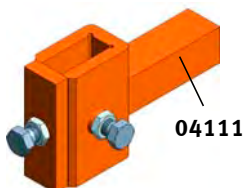

BRAUN Universal Cultivator Frame *UKR* and accessories

Base frame UKR

can also be used as a subsoiler, three point linkage with hydraulic width adjustment for LUV *Perfekt* rear and front mounted.

Leg holder for supporting wheels

Leg holder for wheels

Cultivator brackets

made of high quality steel.
Suitable for C- and S-shaped tines.

Bracket for rigid leg (in conjunction with 04108)

Bracket for ripper leg (04138)

Heavy style

BRAUN Universal Cultivator Frame *UKR* and accessories

Ref. No.	Article	Weight in kg
04007	UKR-basic frame, single tube Length of tube 700 mm (Extending distance 300 mm) Length	65,0
04008	of tube 800 mm (Extending distance 400 mm) Length of tube	65,0
04009	900 mm (Extending distance 500 mm) Length of tube 1.000	65,0
04010	mm (Extending distance 600 mm) Length of tube 1.100 mm	65,0
04011	(Extending distance 600 mm) Length of tube 1.300 mm	65,0
04013	(Extending distance 600 mm)	65,0
04104	Hydraulic width adjustment for UKR with hydraulic hoses, connectors and cylinder	20,0
041051	Pair of telescoping extensions for UKR single tube with side deflectors for mech. and hyd. width adjustment with holders for cultivator tines	35,0
04321	Mounting bracket for wheel, right/left	7,5
043211	Mounting bracket for support wheel, right	14,0
043212	Mounting bracket for support wheel, left	14,0
04108	Bracket for C- and S-shaped cultivator tines Bracket for	8,0
041081	C- and S-shaped cultivator tines, right Bracket for C-	8,0
0410811	and S-shaped cultivator tines, left	8,0
04111	Bracket for rigid leg only in conjunction with part no: 04108	3,0
04112	Bracket for rigid leg	8,0
01128	Bracket short for rigid leg right/left	8,0