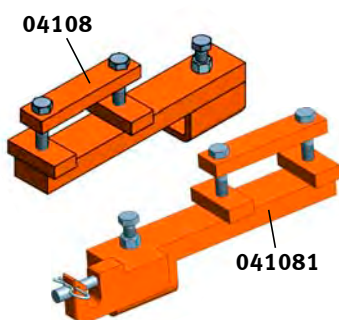

BRAUN Universal Cultivator Frame *UKR* and accessories

Base frame UKR

can also be used as a subsoiler, three point linkage with hydraulic width adjustment for LUV *Perfekt* rear and front mounted.

Leg holder for supporting wheels

Leg holder for wheels

Cultivator brackets

made of high quality steel.
Suitable for C- and S-shaped tines.

Bracket for rigid leg (in conjunction with 04108)

Bracket for ripper leg (04138)

Heavy style

BRAUN Universal Cultivator Frame *UKR* and accessories

Ref. No.	Article	Weight in kg
04007	UKR-basic frame, single tube Length of tube 700 mm (Extending distance 300 mm) Length	65,0
04008	of tube 800 mm (Extending distance 400 mm) Length of tube	65,0
04009	900 mm (Extending distance 500 mm) Length of tube 1.000	65,0
04010	mm (Extending distance 600 mm) Length of tube 1.100 mm	65,0
04011	(Extending distance 600 mm) Length of tube 1.300 mm	65,0
04013	(Extending distance 600 mm)	65,0
04104	Hydraulic width adjustment for UKR with hydraulic hoses, connectors and cylinder	20,0
041051	Pair of telescoping extensions for UKR single tube with side deflectors for mech. and hyd. width adjustment with holders for cultivator tines	35,0
04321	Mounting bracket for wheel, right/left	7,5
043211	Mounting bracket for support wheel, right	14,0
043212	Mounting bracket for support wheel, left	14,0
04108	Bracket for C- and S-shaped cultivator tines Bracket for	8,0
041081	C- and S-shaped cultivator tines, right Bracket for C-	8,0
0410811	and S-shaped cultivator tines, left	8,0
04111	Bracket for rigid leg only in conjunction with part no: 04108	3,0
04112	Bracket for rigid leg	8,0
01128	Bracket short for rigid leg right/left	8,0