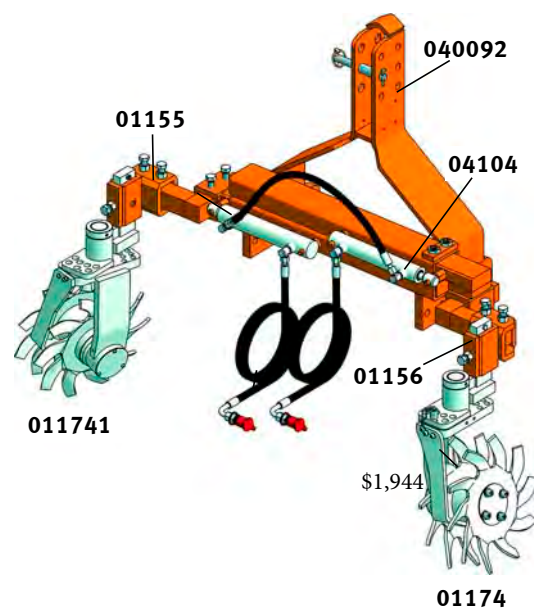

Universal Cultivator Frame *UKR*

Equipped with

→ Carrier plate in the rear, with swivel scalloped discs, both-sided

Ref. No.	Article	Quantity
04007	<i>UKR</i> -basic frame, single tube 700 mm	1
041051	Pair of sliding parts <i>UKR</i> single tube with side deflectors	1
04104	Hydraulic width adjustment for <i>UKR</i> Extending distance 300 mm	1
01128	Short bracket with U-clamp 60 x 25 mm	2
011681	Swivel scalloped disc 400 mm, hole pattern and angular adjustment	1
0116811	right	1
0116811	left	1
04323	Support wheel for cultivator/ <i>UKR</i> , right	1
04324	Support wheel for cultivator/ <i>UKR</i> , left	1
04321	Legholder for supporting wheels, right/left	2

BRAUN Universal Cultivator Frame UKR | Combinations

Universal Cultivator Frame UKR

Equipped with

➔ **Rotary star tiller both-sided**

Ref. No.	Article	Quantity
040092	UKR-basic frame, double tube 900 mm	1
041052	Pair of sliding parts for UKR double tube	1
04104	Hydraulic width adjustment for UKR Extending distance 1.000 mm	1
01155	Short bracket for rigid leg, right	1
01156	Short bracket for rigid leg, left	1
01174	Rotary star tiller with dual star wheels hole and pin adjustment pattern, right	1
011741	Rotary star tiller with dual star wheels hole and pin adjustment pattern, left	1