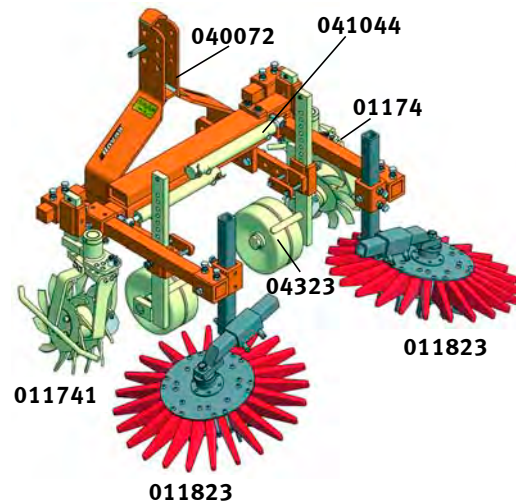

BRAUN Universal Cultivator Frame UKR | Combinations

Universal Cultivator Frame UKR

Equipped with

➔ **Rotary star tiller both-sided**

Ref. No.	Article	Quantity
040092	UKR-basic frame, double tube 900 mm	1
041052	Pair of sliding parts for UKR double tube	1
04104	Hydraulic width adjustment for UKR Extending distance 1.000 mm	1
01155	Short bracket for rigid leg, right	1
01156	Short bracket for rigid leg, left	1
01174	Rotary star tiller with dual star wheels hole and pin adjustment pattern, right	1
011741	Rotary star tiller with dual star wheels hole and pin adjustment pattern, left	1

Universal Cultivator Frame UKR

Equipped with

➔ **Rotary star tillers and finger weeders both-sided**

Ref. No.	Article	Quantity
040072	UKR-basic-frame, double tube 700 mm	1
041052	Pair of sliding parts for UKR double tube	1
041044	Hydraulic width adjustment (double sided) Extending distance 600 mm	1
01155	Implement mounting bracket, right	1
01156	Implement mounting bracket, left	1
01174	Rotary star tiller, dual star wheels, right	1
011741	Rotary star tiller, dual star wheels, left	1
04394	Bracket with four-cornered brackets, shifted	2
011823	Finger weeder Ø 700 rigid (red) with adjustable handle	2
04323	Support wheel for cultivator/UKR, right	1
04324	Support wheel for cultivator/UKR, left	1
04321	Legholder for supporting wheels, right/left	2