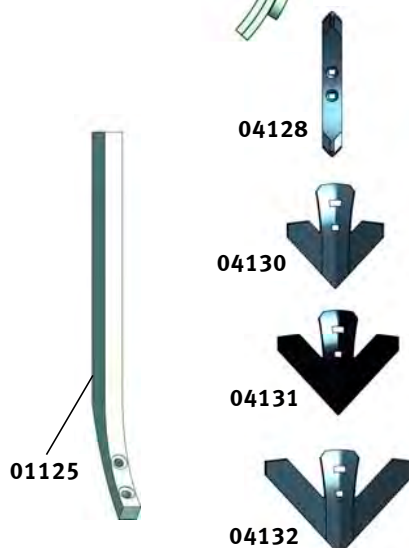

Leg holder for wheels

Cultivator brackets

made of high quality steel.
Suitable for C- and S-shaped tines.

Bracket for rigid leg (in conjunction with 04108)

Bracket for ripper leg (04138)

Heavy style

BRAUN Universal Cultivator Frame *UKR* and accessories

Ref. No.	Article	Weight in kg
04007	UKR-basic frame, single tube Length of tube 700 mm (Extending distance 300 mm) Length	65,0
04008	of tube 800 mm (Extending distance 400 mm) Length of tube	65,0
04009	900 mm (Extending distance 500 mm) Length of tube 1.000	65,0
04010	mm (Extending distance 600 mm) Length of tube 1.100 mm	65,0
04011	(Extending distance 600 mm) Length of tube 1.300 mm	65,0
04013	(Extending distance 600 mm)	65,0
04104	Hydraulic width adjustment for UKR with hydraulic hoses, connectors and cylinder	20,0
041051	Pair of telescoping extensions for UKR single tube with side deflectors for mech. and hyd. width adjustment with holders for cultivator tines	35,0
04321	Mounting bracket for wheel, right/left	7,5
043211	Mounting bracket for support wheel, right	14,0
043212	Mounting bracket for support wheel, left	14,0
04108	Bracket for C- and S-shaped cultivator tines Bracket for	8,0
041081	C- and S-shaped cultivator tines, right Bracket for C-	8,0
0410811	and S-shaped cultivator tines, left	8,0
04111	Bracket for rigid leg only in conjunction with part no: 04108	3,0
04112	Bracket for rigid leg	8,0
01128	Bracket short for rigid leg right/left	8,0

Universal Cultivator Frame *UKR*

- 1 Carrier plate for front- and rear-linkage
- 2 Spring tines cultivator for light soil works

BRAUN Universal Cultivator Frame *UKR* and accessories

Support wheel for cultivator/UKR
Support wheel pneumatic-tired for cultivator/UKR

Support leg for the UKR (with para-plough)

C-shaped cultivator tines without ripper

Rigid leg straight (25mm)

Different blades for ripper leg
All common share types can be fixed on the shaft of the cultivator.