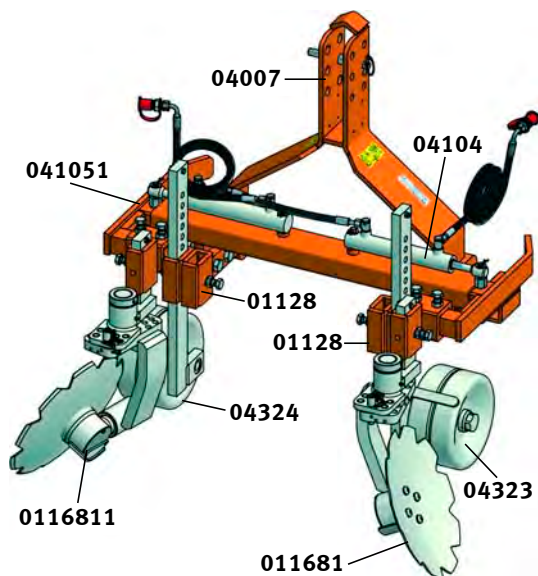

Universal Cultivator Frame *UKR*

- 1 Carrier plate for front- and rear-linkage
- 2 Spring tines cultivator for light soil works

BRAUN Universal Cultivator Frame *UKR* Combinations and ordering examples

Universal Cultivator Frame *UKR*

Equipped with → C-shaped tines, LUV and crumb roller

Ref. No.	Article	Quantity
04007	<i>UKR</i> -basic frame, single tube 700 mm	1
041051	Pair of sliding parts <i>UKR</i> single tube with side deflectors	1
04104	Hydraulic width adjustment for <i>UKR</i> Extending distance 300 mm	1
04108	Bracket for cultivator tines	1
041081	Bracket for cultivator tines and three point linkage, right	1
0410811	Bracket for cultivator tines and three point linkage, left	1
04113	Cultivator tines, C-shape	5
04128	Ripper tine 16 x 40 x 300 mm	5
01101	LUV <i>Perfekt</i> 350 mm, right	1
01102	LUV <i>Perfekt</i> 350 mm, left	1
01106	Dual electro-magnetic overriding control	1
043034	Bracket for overriding control for cultivator	1
04144	Spindle adjustable three-point-mounting, mounted on <i>UKR</i>	1
04119	Crumbler roller 750 mm, without frame	1

Universal Cultivator Frame *UKR*

Equipped with

→ Carrier plate in the rear, with swivel scalloped discs, both-sided

Ref. No.	Article	Quantity
04007	<i>UKR</i> -basic frame, single tube 700 mm	1
041051	Pair of sliding parts <i>UKR</i> single tube with side deflectors	1
04104	Hydraulic width adjustment for <i>UKR</i> Extending distance 300 mm	1
01128	Short bracket with U-clamp 60 x 25 mm	2
011681	Swivel scalloped disc 400 mm, hole pattern and angular adjustment	1
0116811	right	1
0116811	left	1
04323	Support wheel for cultivator/ <i>UKR</i> , right	1
04324	Support wheel for cultivator/ <i>UKR</i> , left	1
04321	Legholder for supporting wheels, right/left	2