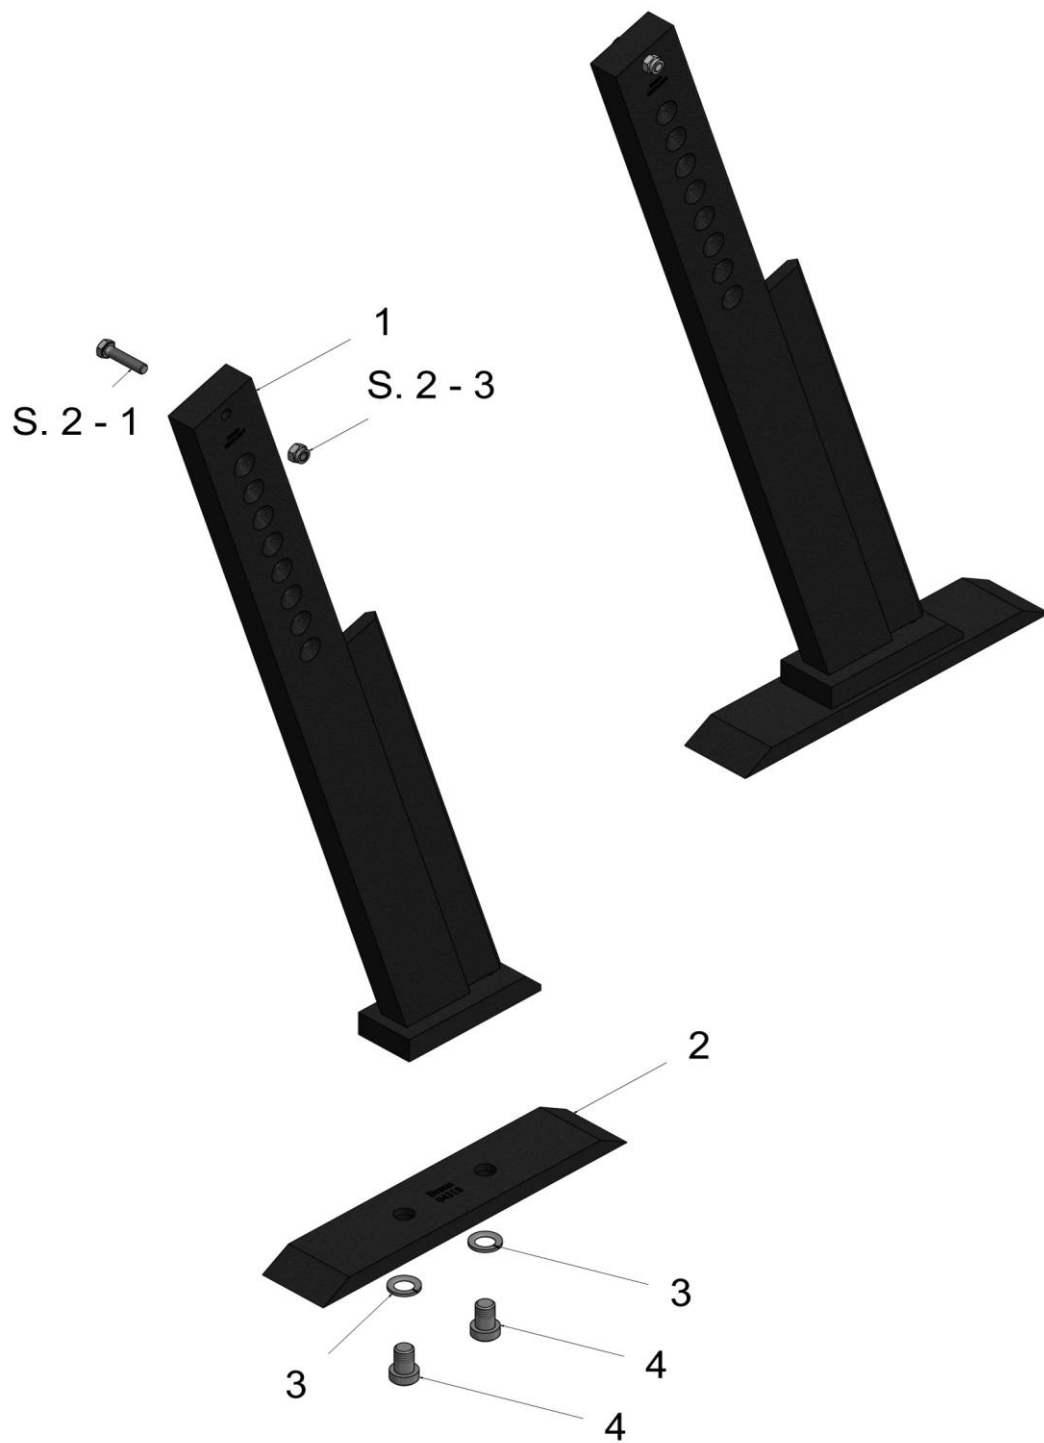

Spare parts list - Cultivator accessories

Fig.	Item No.	Description	Notes
1	00431501	Tine shaft R/L 700 x 60 mm with holder	
2	04318	tine for tine shaft	
3	2031400	Spring washer for M14 bl socket head bolt	
4	106142000	cyliider head bolt 8.8 M14x20 bl