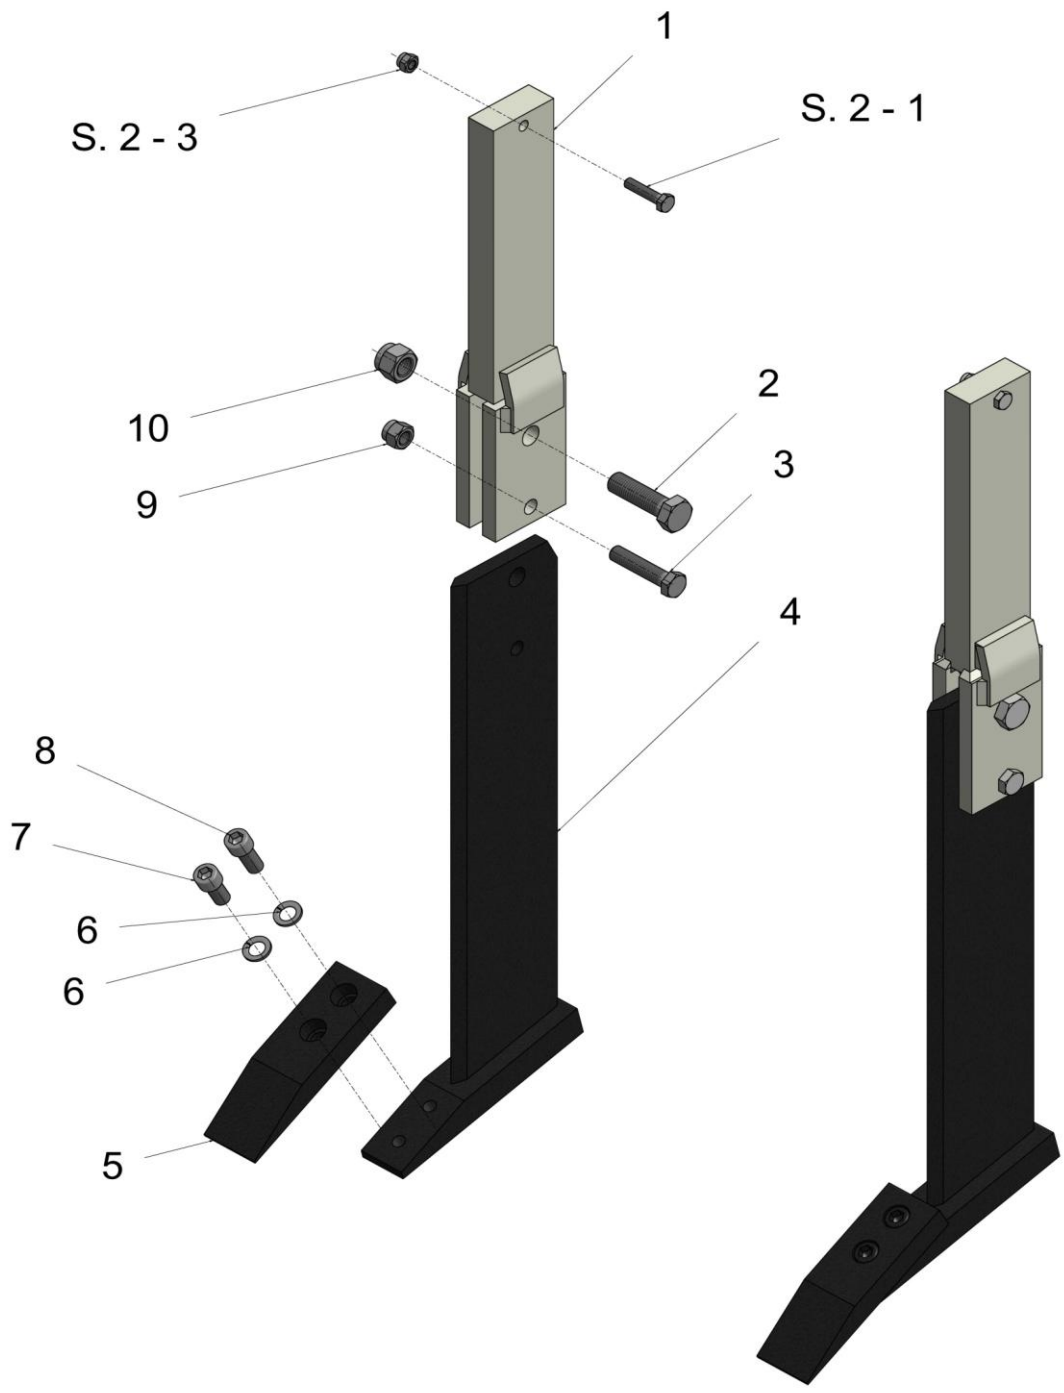

Braum Cultivator Accessories Spare Parts List

Made in Germany

Spare parts list - Cultivator accessories

Fig.	Item No.	Description	Notes
1	101083501	Hexagon bolt 8.8 M8x35 Zn	
2	00411601 (00432501)	Stem for plowing body FW 8 Stem for plowing body FW 8 60x25	
3	15108001	self-locking nut 8.8 M8 Zn	
4	00411610 (00411710)	side frame for FW8 R/H side frame for FW8 L/H	
5	102145501	hexagon bolt 8.8 M14x55 Zn	
6	15012100	hexagon nut 8.8 M12 1/1 bl	
7	115103000	plough bolt 8.8 M10x30 bl	
8	115123000	plough bolt 8.8 M12x30 bl	
9	00411609	Plough base	
10	00411604 (00411704)	Base arm, right Base arm, left	
11	15010100	hexagon nut 8.8 M10 1/1 bl	
12	00411608 (00411708)	Blade share, right, for turf stripper FW 8 Blade share, left, for turf stripper FW 8	
13	15114001	self locking nut 8.8 M14 Zn	
14	119123500	plough bolt 8.8 M12x35 bl	
15	00411607 (00411707)	Share panel, right, for turf stripper FW 8 Share panel, left, for turf stripper FW 8	

Spare parts list - Cultivator accessories

Fig.	Item No.	Description	Notes
1	00431401	Shaft for swivelling coulter	
2	00436107	Bushing for swivelling coulter, top	
3	404020	DU bushing 40 44 20	
4	621210000	Roll pin 4 x 30	
5	9406	Grease nipple M6 x 1 straight	
6	001027	Bronze bush (bottom)	
7	00431402 (004314021)	Arm for support wheel coulter, right Arm for support wheel coulter, left	
8	536304770	Inner Seal 47x30x7	
9	537320051	Outer seal 32005 XAV	
10	323200510	Tapared Roller Bearing 32005 X	
11	0011541	hub for coulter disc	
12	2011701	U-plate M16 Zn	
13	15016100	Nut 8.8 M 16 1/1	
14	00431403	Disc coulter with support wheel function	
15	101082021	Hexagon screw 10,9 M8x20 ZN	
16	20308101	circlip M8 Zn A	
17	15008121	Nut 10.9 M8 1/1 Zn	
	(04361) (04362)	Swivelling coulter R/H swivelling coulter L/H	
	(101082020)	Hexagon screw 10.9 M8x20 bl	