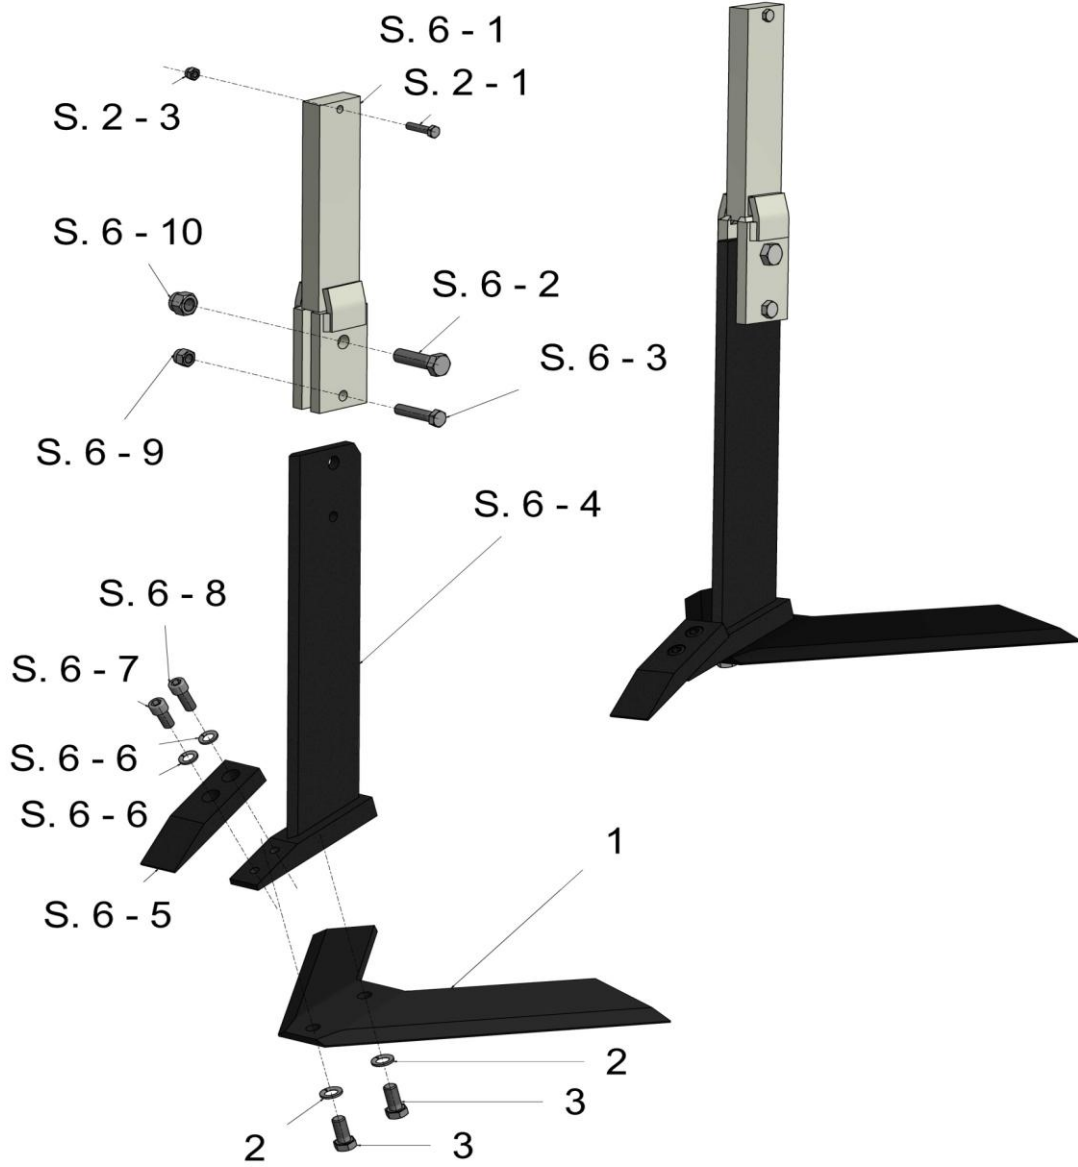

Spare parts list - Cultivator accessories

Fig.	Item No.	Description	Notes
1	04316	Wing-share for the chisel tooth	
2	20314111	Spring washer M14 Zn	
3	102143001	hexagon bolt 8.8 M14x30 Zn