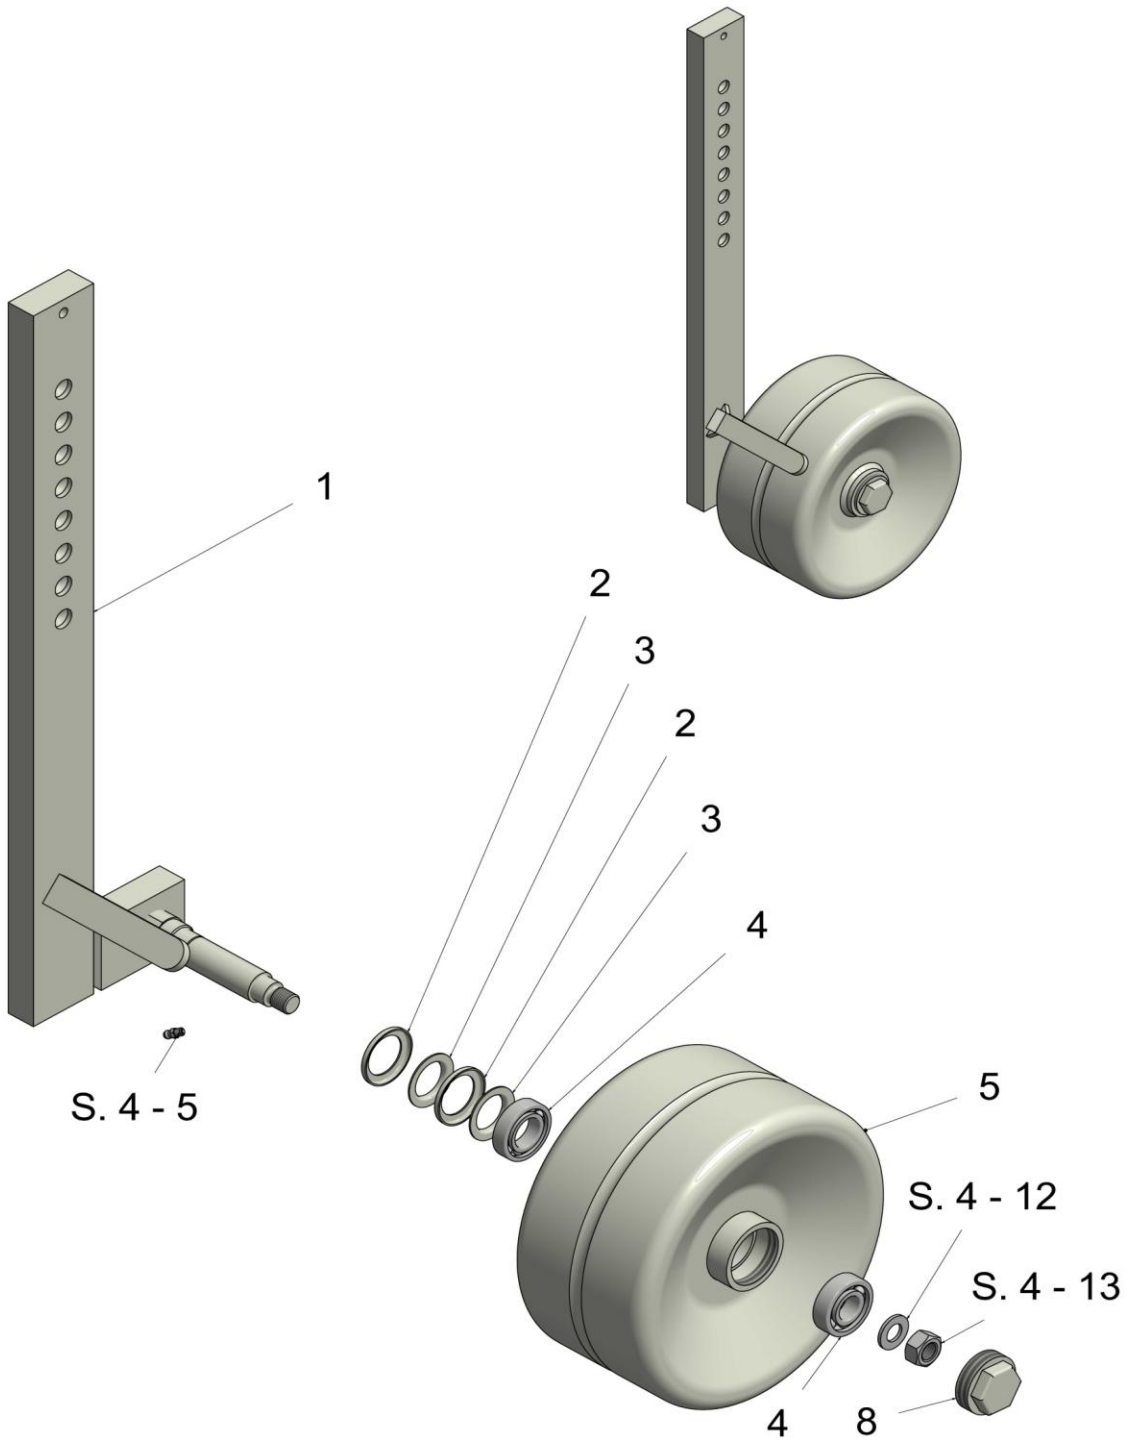

Spare parts list - Cultivator accessories

Fig.	Item No.	Description	Notes
1	00432310 (00432410)	Support wheel arm, right Support wheel arm, left	
2	0071301505	Labyrinth seal, external	
3	0071301506	Labyrinth seal, internal	
4	3062040	Bearing 6204	
5	911260125	Steel wheel 260x125x5	
6	0071301504	Protective cap	
7	20525101	Toothed washer M24	
8	3060051	ball bearing 6005	
9	3062041	ball bearing 6204