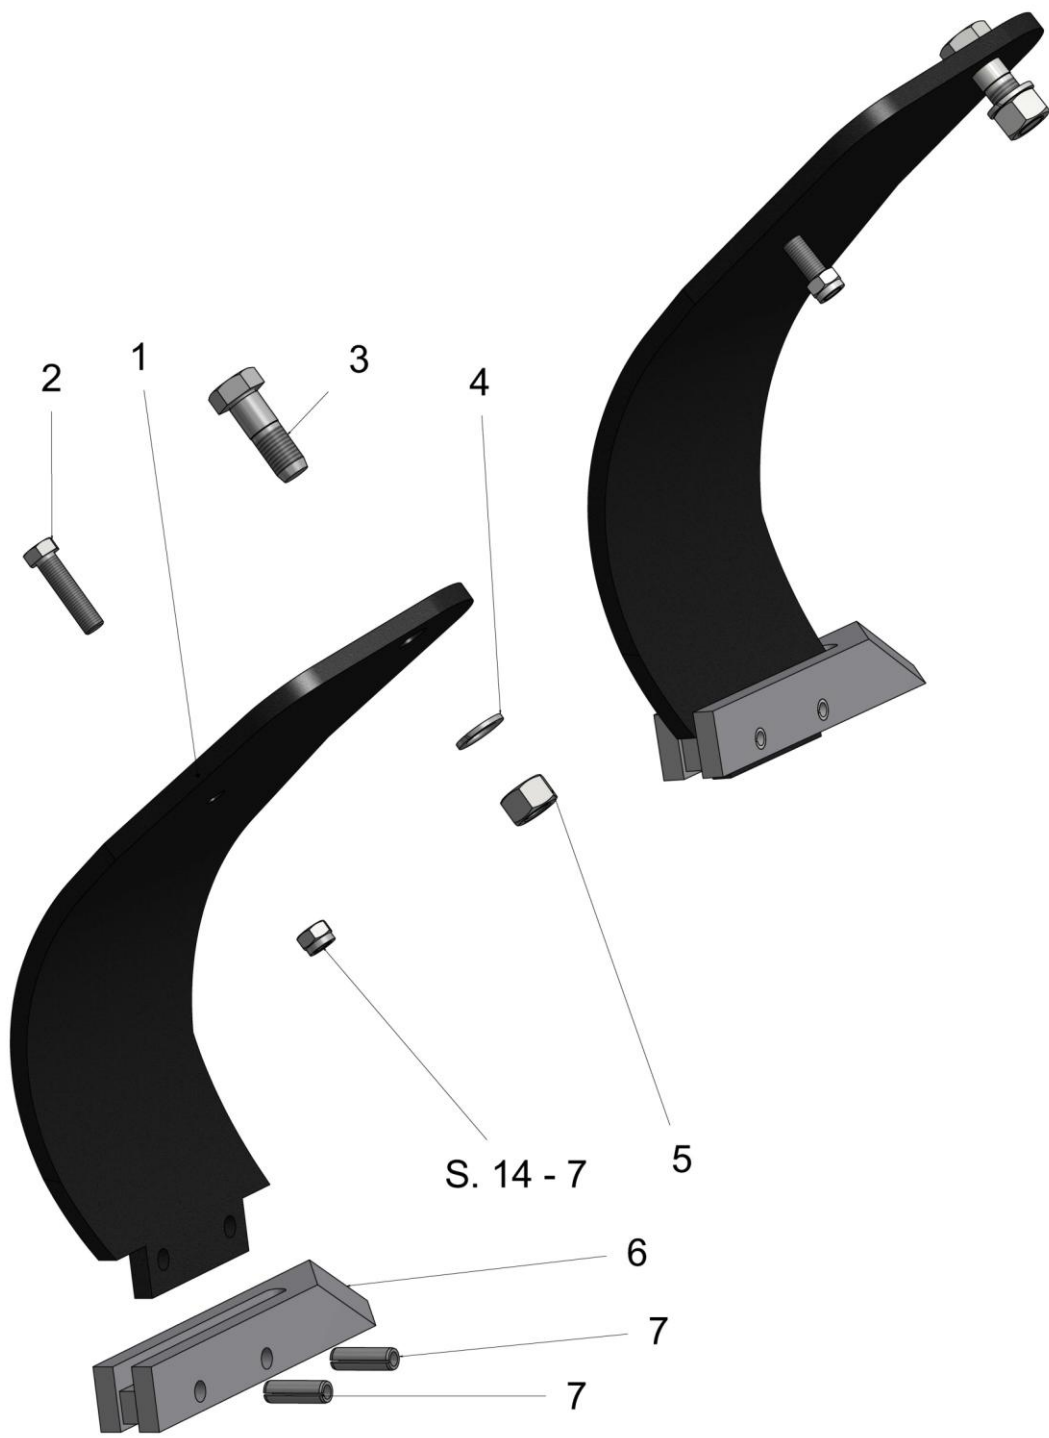

Spare parts list - Cultivator accessories

Fig.	Item No.	Description	Notes
1	04316	Wing-share for the chisel tooth	
2	20314111	Spring washer M14 Zn	
3	102143001	hexagon bolt 8.8 M14x30 Zn	

Spare parts list - Cultivator accessories

Fig.	Item No.	Description	Notes
1	00432310 (00432410)	Support wheel arm, right Support wheel arm, left	
2	0071301505	Labyrinth seal, external	
3	0071301506	Labyrinth seal, internal	
4	3062040	Bearing 6204	
5	911260125	Steel wheel 260x125x5	
6	0071301504	Protective cap	
7	20525101	Toothed washer M24	
8	3060051	ball bearing 6005	
9	3062041	ball bearing 6204	

Spare parts list - Cultivator accessories

Fig.	Item No.	Description	Notes
1	00432821	Bearing sleeve with upper die plate	
2	00432813	fastening bolt on chain	
3	1011612001	hexagon bolt 8.8 M16x120 Zn	
4	00432822 (004328122)	Mounting with sleeve for 04328 Mounting with sleeve for 043281	
5	1011610001	hexagon bolt 8.8 M16x100 Zn	
6	15014000	hexagon nut 04 M14 1/2 bl	
7	15116101	Nut metallic 8.8 M 16 / 1/1 Zn	
8	00432823	Frame with wiper	
9	00432817	Disc 460mm ridged for disc harrow	
10	00432816	Spacer before castle nut	
11	15213000	Crown nut M30	
12	610638310	Splint 6,3x83 Zn	
13	00432824	Bearing housing	
14	00432825	Bearing shaft	
15	30621000	Grooved ball bearing 6210 0 NB	
16	00432826	Housing cover	
17	00432820	Spacer	
18	00432827	Square shaft 30x30 für triple disc harrow	
19	043282	Pair of deflectors for disc harrows	
20	004328201	Deflector for disc harrow, right	
21	0043282011	Deflector for disc harrow, left	
22	20316111	spring ring M16 Zn	
23	103164001	hexagon screw bolt M16x40 Zn	
24	101149001	hexagon bolt 8.8 M14x90 Zn	
25	00432927	Square shaft 30x30 for 4-row disc harrow	
26	00437927	Square shaft 30x30 for 5-row disc harrow	
27	00437727	Square shaft 30x30 for 6-row disc harrow	
	(91631027)	Trailer 3 discs	
	(91631028)	Trailer 4 discs	
	(91631022)	Trailer 5 discs	
	(91631023)	Trailer 6 discs	