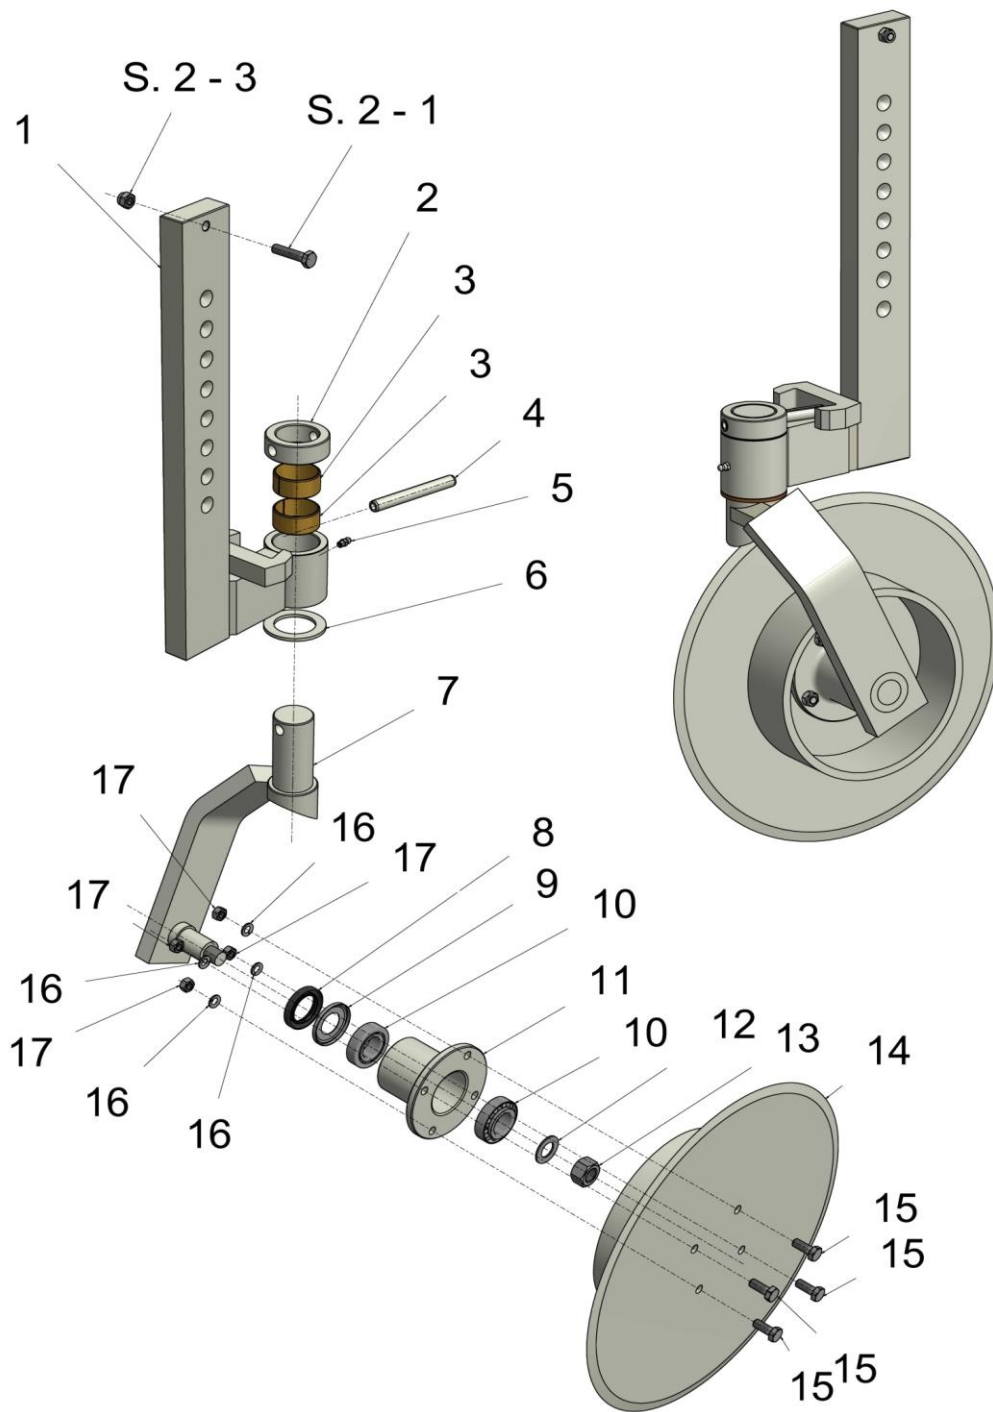

Braum Cultivator Accessories Spare Parts List

Made in Germany

Spare parts list - Cultivator accessories

Fig.	Item No.	Description	Notes
1	101083501	Hexagon bolt 8.8 M8x35 Zn	
2	00411601 (00432501)	Stem for plowing body FW 8 Stem for plowing body FW 8 60x25	
3	15108001	self-locking nut 8.8 M8 Zn	
4	00411610 (00411710)	side frame for FW8 R/H side frame for FW8 L/H	
5	102145501	hexagon bolt 8.8 M14x55 Zn	
6	15012100	hexagon nut 8.8 M12 1/1 bl	
7	115103000	plough bolt 8.8 M10x30 bl	
8	115123000	plough bolt 8.8 M12x30 bl	
9	00411609	Plough base	
10	00411604 (00411704)	Base arm, right Base arm, left	
11	15010100	hexagon nut 8.8 M10 1/1 bl	
12	00411608 (00411708)	Blade share, right, for turf stripper FW 8 Blade share, left, for turf stripper FW 8	
13	15114001	self locking nut 8.8 M14 Zn	
14	119123500	plough bolt 8.8 M12x35 bl	
15	00411607 (00411707)	Share panel, right, for turf stripper FW 8 Share panel, left, for turf stripper FW 8	

Spare parts list - Cultivator accessories

Fig.	Item No.	Description	Notes
1	00431401	Shaft for swivelling coulter	
2	00436107	Bushing for swivelling coulter, top	
3	404020	DU bushing 40 44 20	
4	621210000	Roll pin 4 x 30	
5	9406	Grease nipple M6 x 1 straight	
6	001027	Bronze bush (bottom)	
7	00431402 (004314021)	Arm for support wheel coulter, right Arm for support wheel coulter, left	
8	536304770	Inner Seal 47x30x7	
9	537320051	Outer seal 32005 XAV	
10	323200510	Tapared Roller Bearing 32005 X	
11	0011541	hub for coulter disc	
12	2011701	U-plate M16 Zn	
13	15016100	Nut 8.8 M 16 1/1	
14	00431403	Disc coulter with support wheel function	
15	101082021	Hexagon screw 10,9 M8x20 ZN	
16	20308101	circlip M8 Zn A	
17	15008121	Nut 10.9 M8 1/1 Zn	
	(04361) (04362)	Swivelling coulter R/H swivelling coulter L/H	
	(101082020)	Hexagon screw 10.9 M8x20 bl	