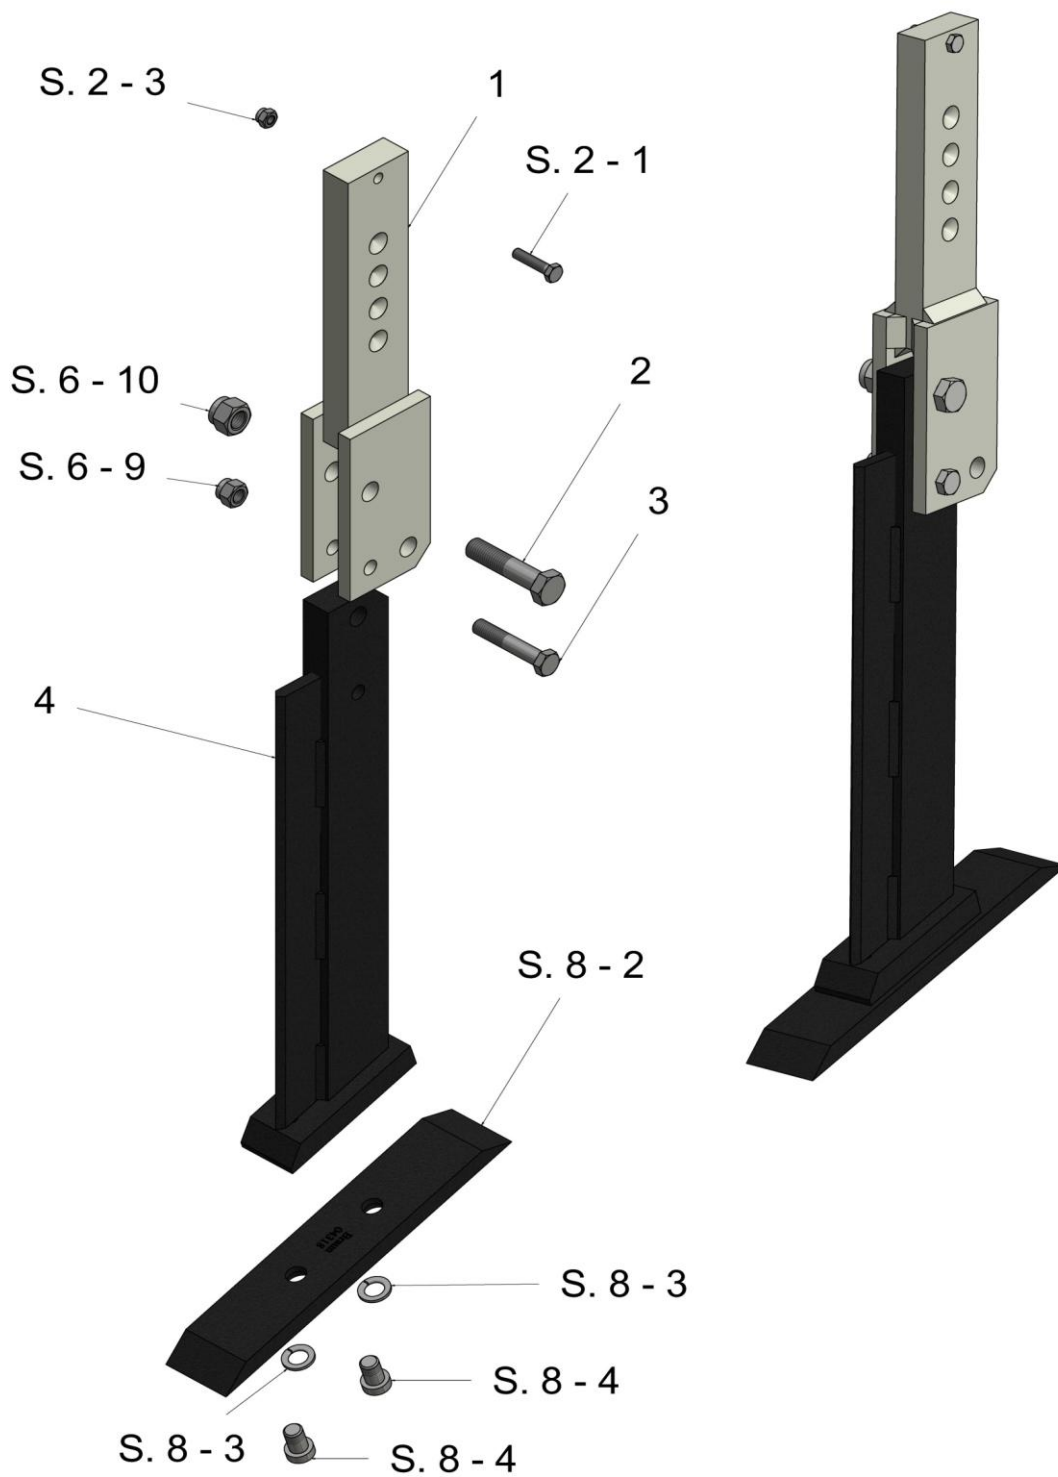

Spare parts list - Cultivator accessories

Fig.	Item No.	Description	Notes
1	00437801	Tine shaft with share, top part, not painted	
2	102167001	hexagon bolt 8.8 M16 x 70 Zn	
3	102126501	hexagon bolt 8.8 M12x65 Zn	
4	00437802	Tine shaft with share, bottom part