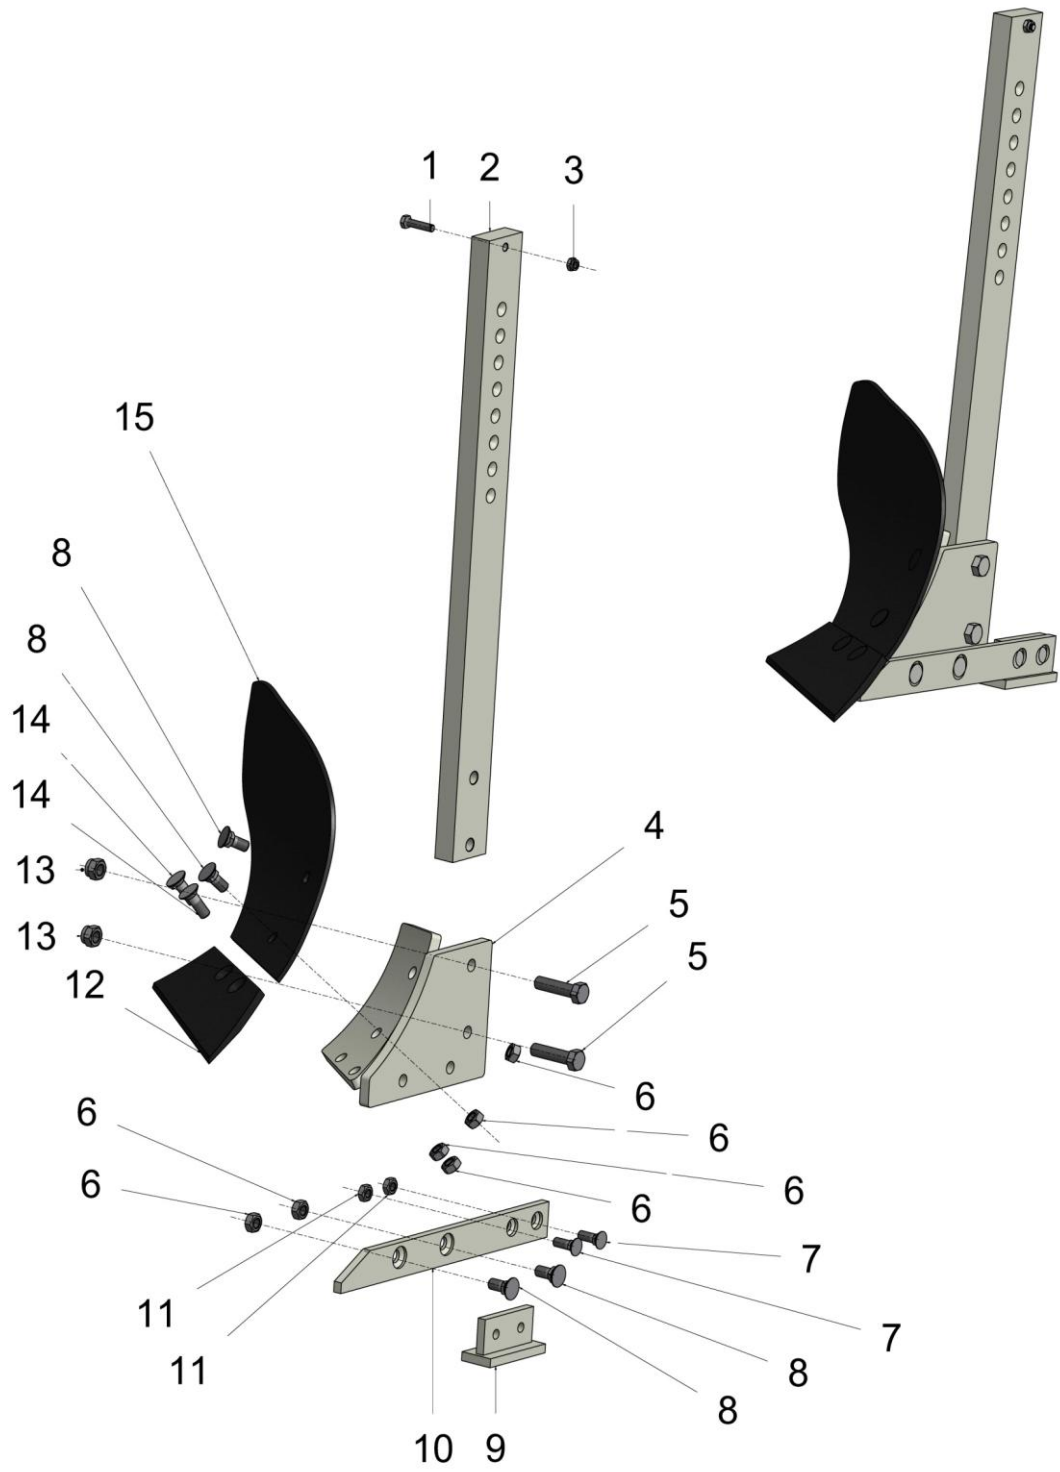

Braum Cultivator Accessories Spare Parts List

Made in Germany

Spare parts list - Cultivator accessories

Fig.	Item No.	Description	Notes
1	101083501	Hexagon bolt 8.8 M8x35 Zn	
2	00411601 (00432501)	Stem for plowing body FW 8 Stem for plowing body FW 8 60x25	
3	15108001	self-locking nut 8.8 M8 Zn	
4	00411610 (00411710)	side frame for FW8 R/H side frame for FW8 L/H	
5	102145501	hexagon bolt 8.8 M14x55 Zn	
6	15012100	hexagon nut 8.8 M12 1/1 bl	
7	115103000	plough bolt 8.8 M10x30 bl	
8	115123000	plough bolt 8.8 M12x30 bl	
9	00411609	Plough base	
10	00411604 (00411704)	Base arm, right Base arm, left	
11	15010100	hexagon nut 8.8 M10 1/1 bl	
12	00411608 (00411708)	Blade share, right, for turf stripper FW 8 Blade share, left, for turf stripper FW 8	
13	15114001	self locking nut 8.8 M14 Zn	
14	119123500	plough bolt 8.8 M12x35 bl	
15	00411607 (00411707)	Share panel, right, for turf stripper FW 8 Share panel, left, for turf stripper FW 8	

Spare parts list - Cultivator accessories

Fig.	Item No.	Description	Notes
1	00431401	Shaft for swivelling coulter	
2	00436107	Bushing for swivelling coulter, top	
3	404020	DU bushing 40 44 20	
4	621210000	Roll pin 4 x 30	
5	9406	Grease nipple M6 x 1 straight	
6	001027	Bronze bush (bottom)	
7	00431402 (004314021)	Arm for support wheel coulter, right Arm for support wheel coulter, left	
8	536304770	Inner Seal 47x30x7	
9	537320051	Outer seal 32005 XAV	
10	323200510	Tapared Roller Bearing 32005 X	
11	0011541	hub for coulter disc	
12	2011701	U-plate M16 Zn	
13	15016100	Nut 8.8 M 16 1/1	
14	00431403	Disc coulter with support wheel function	
15	101082021	Hexagon screw 10,9 M8x20 ZN	
16	20308101	circlip M8 Zn A	
17	15008121	Nut 10.9 M8 1/1 Zn	
	(04361) (04362)	Swivelling coulter R/H swivelling coulter L/H	
	(101082020)	Hexagon screw 10.9 M8x20 bl	