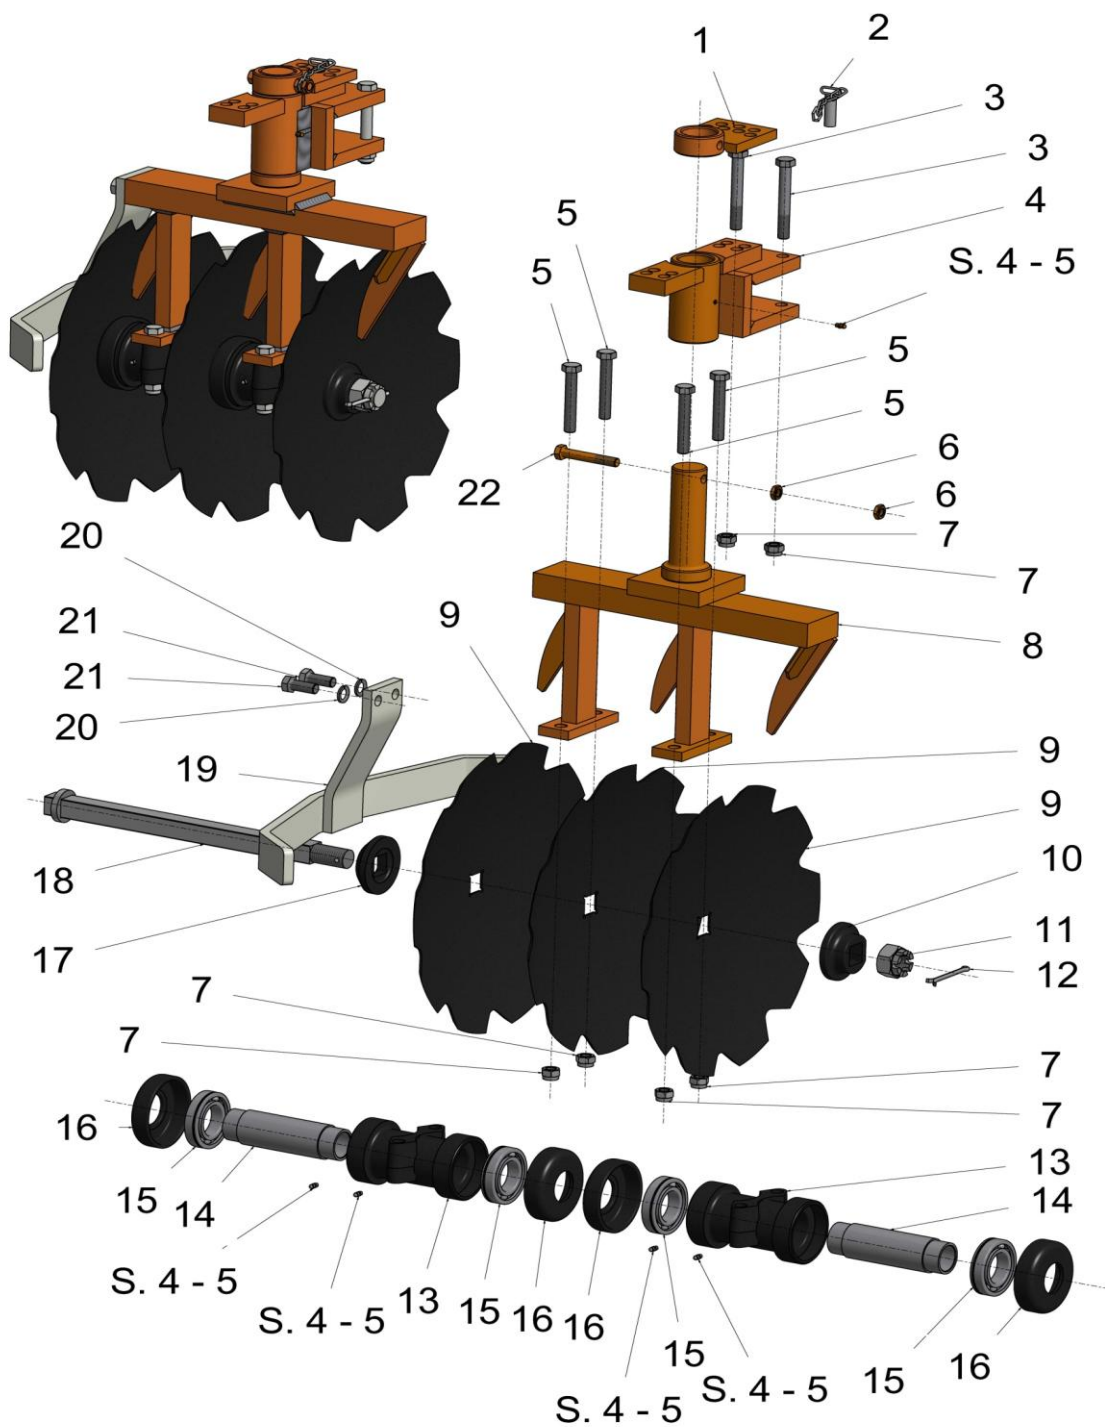

Spare parts list - Cultivator accessories

Fig.	Item No.	Description	Notes
1	00431708	holder for wing share with 2 laps	
2	102165501	hexagon bolt 8.8 M16x55 Zn	
3	102125501	hexagon bolt 8.8 M12x55 Zn	
4	00431701	wing share with shaft bottom part 430x100 mm	
5	04364	Chisel for wing blade stem	
6	20312100	Spring washer M12 bl DIN 7980 (socket head bolt)	
7	106122500	cylinder head bolt 8.8 M12x25 bl	
8	106123000	cylinder head bolt 8.8 M12x30 bl	
9	15112001	self-locking nut	
10	15116001	self-locking nut 8.8 M16 1/1 Zn	

Spare parts list - Cultivator accessories

Fig.	Item No.	Description	Notes
1	00431501	Tine shaft R/L 700 x 60 mm with holder	
2	04318	tine for tine shaft	
3	2031400	Spring washer for M14 bl socket head bolt	
4	106142000	cyliider head bolt 8.8 M14x20 bl	

Fig.	Item No.	Description	Notes
1	00432310 (00432410)	Support wheel arm, right Support wheel arm, left	
2	0071301505	Labyrinth seal, external	
3	0071301506	Labyrinth seal, internal	
4	3062040	Bearing 6204	
5	911260125	Steel wheel 260x125x5	
6	0071301504	Protective cap	
7	20525101	Toothed washer M24	
8	3060051	ball bearing 6005	
9	3062041	ball bearing 6204	