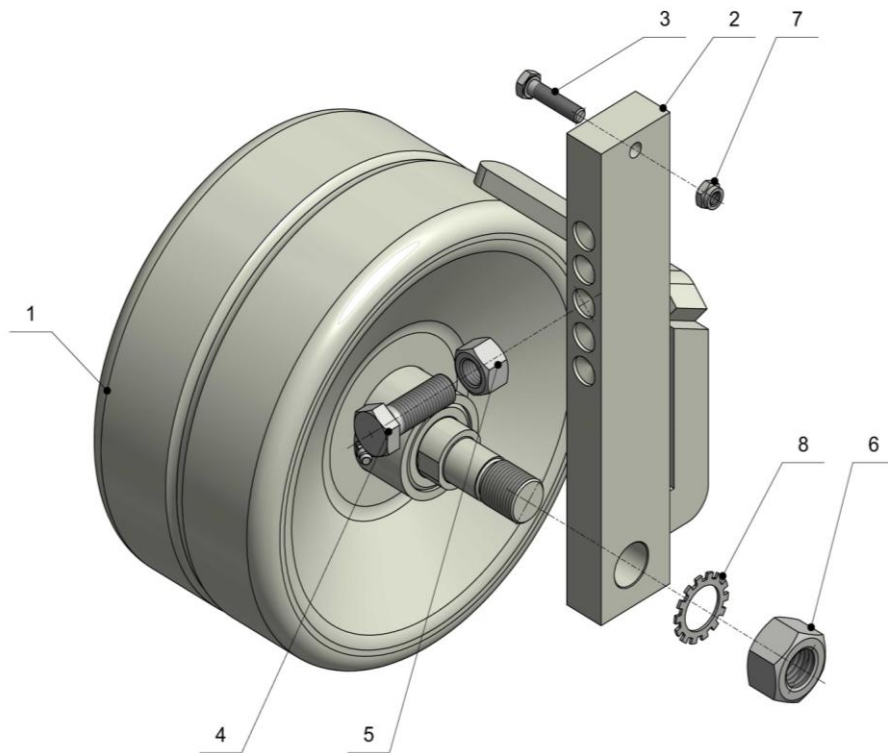

Spare parts list - Mower "Alpha 2000"

Fig.	Item No.	Description	Notes
	(00713009) (00711009) (00717009)	back-up roll rack complete 600 back-up roll rack complete 500 back-up roll rack complete 750	
1	00713008 (00711008) (00717008)	back-up roll rack 600 - 1,2/1,3/1,4/1,5m back-up roll rack 500 - 1,1m back-up roll rack	
2	1022014001	hexagon bolt 8.8 M20x140 Zn	
3	15020101	hexagon screw nut 8.8 M20 1/1 Zn	
4	402020	Graphite Bush 2020 DU	
5	00713028 (00711028) (00717028)	complete back-up roll deflector 600 - 1,2/ 1,3/ 1,4m complete back-up roll deflector 500 - 1,1m complete back-up roll deflector 700 - 1,5/ 1,6/ 1,65/ 1,9m	
6	00713020 (00711020) (00717020)	back-up roll deflector 600 - 1,2/ 1,3/ 1,4m back-up roll deflector 500 - 1,1m back-up roll deflector 700- 1,5/ 1,6/ 1,65/ 1,9m	
7	15014101 (2011501)	Hexagon nut 8.8 M14 1/1 Zn U-washer M14 Zn	

Spare parts list - Mower "Alpha 2000"

Fig.	Item No.	Description	Notes
	(00713014) (00711014) (00717014) (00719014)	three point suspension 1,2/ 1,3/ 1,4 lackiert complete three point suspension 1,1m three point suspension KAT II >1,65m 0	
1	00713013 (00711013) (00717013) (00719013)	Three-point mount bracket for mulcher 1.2/1.3/1.4, painted Three-point mount bracket KAT II from 1.65 m standard painted	
2	150240911150	hexagon nut M24x1,5 04 1/2 zn	
3	150241011150	hexagon nut 8.8 M24x1,5 1/1 Zn	
4	2012501	U-plate M24 Zn	
5	690801	cotter-pin M8 Zn	
6	97018 (0070081)	guide bolt	
7	98002	bolt 19 x 102 mm	
8	990025	type plate	
9	0071701401 (97041)	lower link bolt KAT II Alpha guide bolt	
10	0071701402 (0071901402)	screw for bracket mount KAT II	
11	9809004 (97043)	bolt 19 x 105 mm guide bolt	