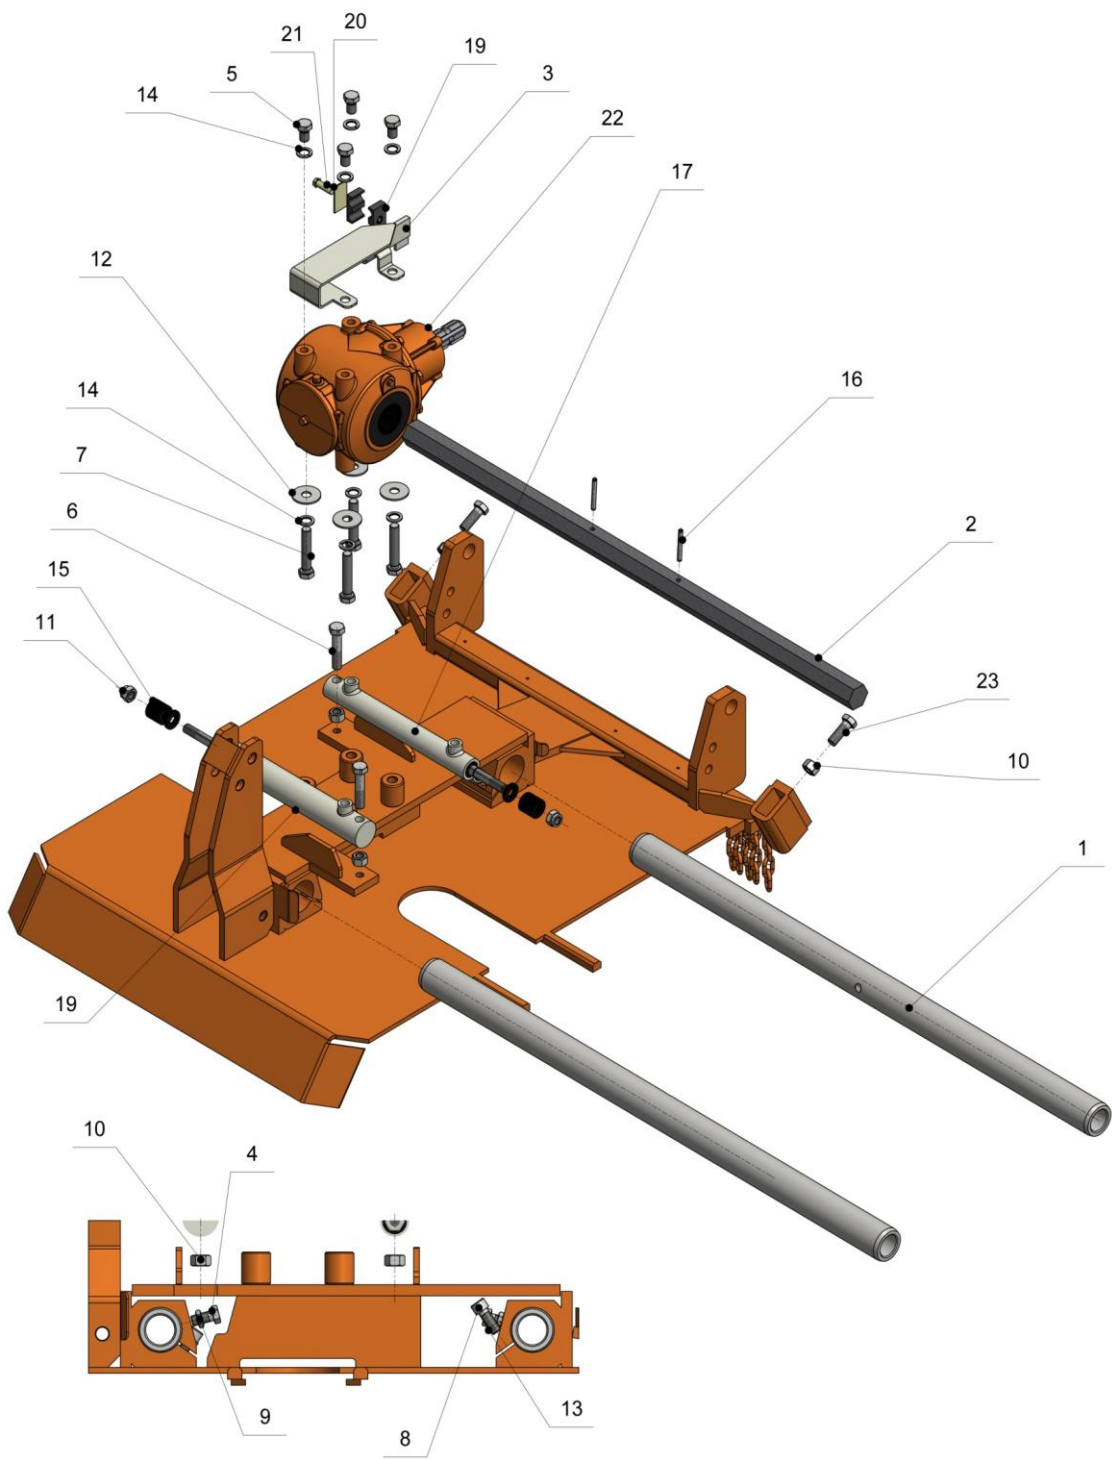

Spare parts list - Mower "Alpha 2000"

Fig.	Item No.	Description	Notes
12	00713024 (00711024) (00717024)	complete rubber cover 1,2/ 1,3/ 1,4m complete rubber cover 1,1m complete rubber cover 1,5/ 1,6/ 1,65/ 1,9m	
13	00713026 (00711026) (00712026) (00714026) (00715026) (00717026) (00719026)	knife fixture 1,3m knife fixture 1,1m knife fixture 1,2m knife fixture 1,4m knife fixture 1,5m knife fixture 1,65m knife fixture 1,9-2,5m	
14	00713027	complete knife set	
15	00713028 (00711028) (00717028)	complete back-up roll deflector 600 - 1,2/ 1,3/ 1,4m complete back-up roll deflector 500 - 1,1m complete back-up roll deflector 700 - 1,5/ 1,6/ 1,65/ 1,9m	
16	101082001	Hexagon bolt 8.8 M8x20 Zn	
17	20108401	Washer M8 Zn	
18	2011901	Washer M18 ZN	
19	20308101	circlip M8 Zn A	
20	50051011	straight screw connect GEV 10L M 14x1,5 Zn	
21	510318	male snap coupling M18x1,5	
22	5104	Dust cap for hydro connector	
23	5401010080550	straight hydro tube mutual g/g o/o L 10/10 NW8x550	
24	5402010082500	straight hydro tube mutual g/g o/m L 10/10 NW8x2500	
25	61043610	Splint pin 4x36 Zn # 03	
26	97020 (97024) (9708003)	Top bar 165mm Top bar 150 mm Top bar 230 mm	
27	97014	Lid	
28	9809002	bolt 19 x 78 mm	