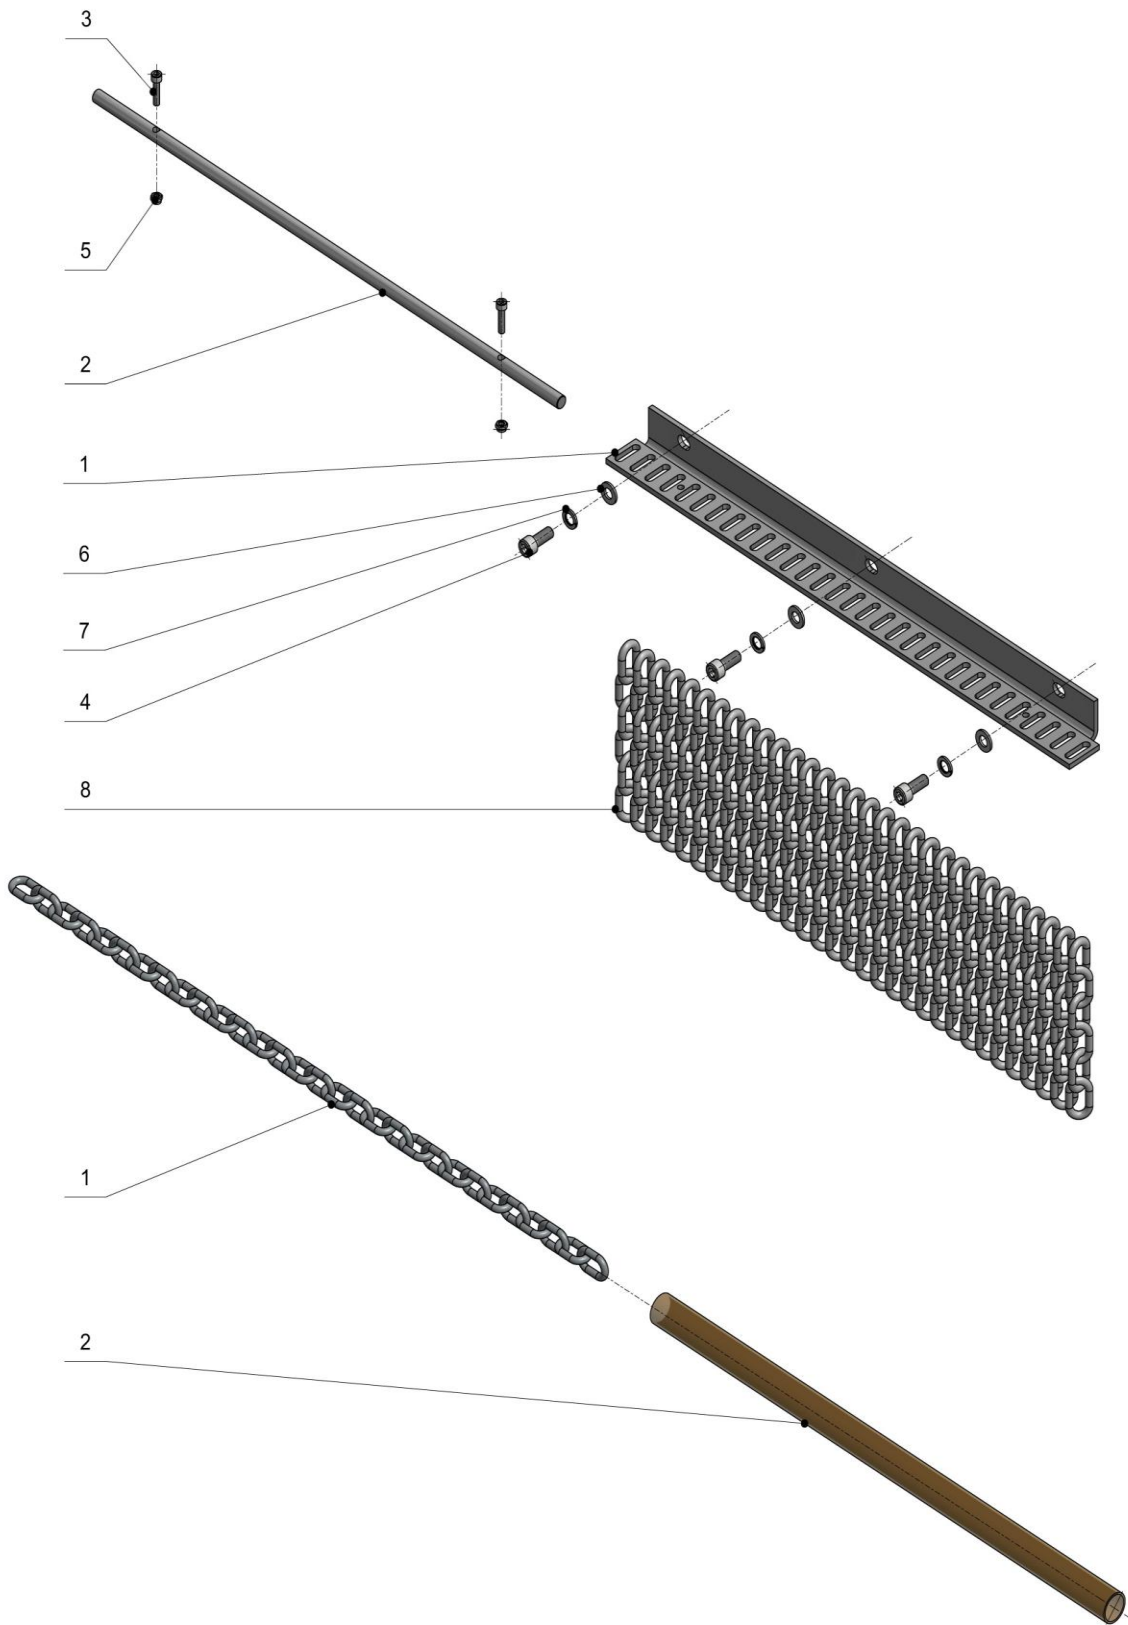

Spare parts list - Mower "Alpha 2000"

Fig.	Item No.	Description	Notes
	(00713018)	chain protection in front 1,2/ 1,3/ 1,4m	
	(00711018) (00717018)	chain protection in front 1,1m chain protection in front 1,65/ 1,9m	
1	0071301801	Chain support for mower 1.2/1.3/ 1.4m (1.5 and 1.6 for KAT I)	
	(0071101801) (0071701801)	Chain support for mower 1.1 m Chain support for mower 1.65/1.9m (1.5 and 1.6 for KAT II)	
2	0071301802	rod 1,2/ 1,3/ 1,4m (1,5 und 1,6 bei KAT I)	
	(0071101802) (0071701802)	rod 1,1m rod 1,65/ 1,9m (1,5 und 1,6 bei KAT II)	
3	106062501	Bolt 8.8 M 6 x 25 Zn	
4	106102501	hexagon screw nut	
5	15106101	Nut, self-locking, M6 1/1 Zn	
6	2011001	Washer M10 Zn	
7	20310111	Spring washer M10 Zn	
8	97003	Chain, 7 x 28, 6 chain links, electroplated zn, DIN 5685 G	
	(00713019) (00711019) (00712019) (00714019) (00715019) (00717019) (00719019)	chain with pipe 1,3m chain with pipe 1,1m chain with pipe 1,2m chain with pipe 1,4m chain with pipe 1,5m chain with pipe 1,65m chain with pipe 1,9m	
9	0071301901 (0071101901) (0071201901) (0071401901) (0071501901) (0071701901) (0071901901)	chain 1,3m chain 1,1m chain 1,2m chain 1,4m chain 1,5m chain 1,65m chain 1,9m	
10	0071301902 (0071101902) (0071201902) (0071401902) (0071501902) (0071701902) (0071901902)	pipe for chain 1,3m pipe for chain 1,1m pipe for chain 1,2m pipe for chain 1,4m pipe for chain 1,5m pipe for chain 1,65m pipe for chain 1,9m