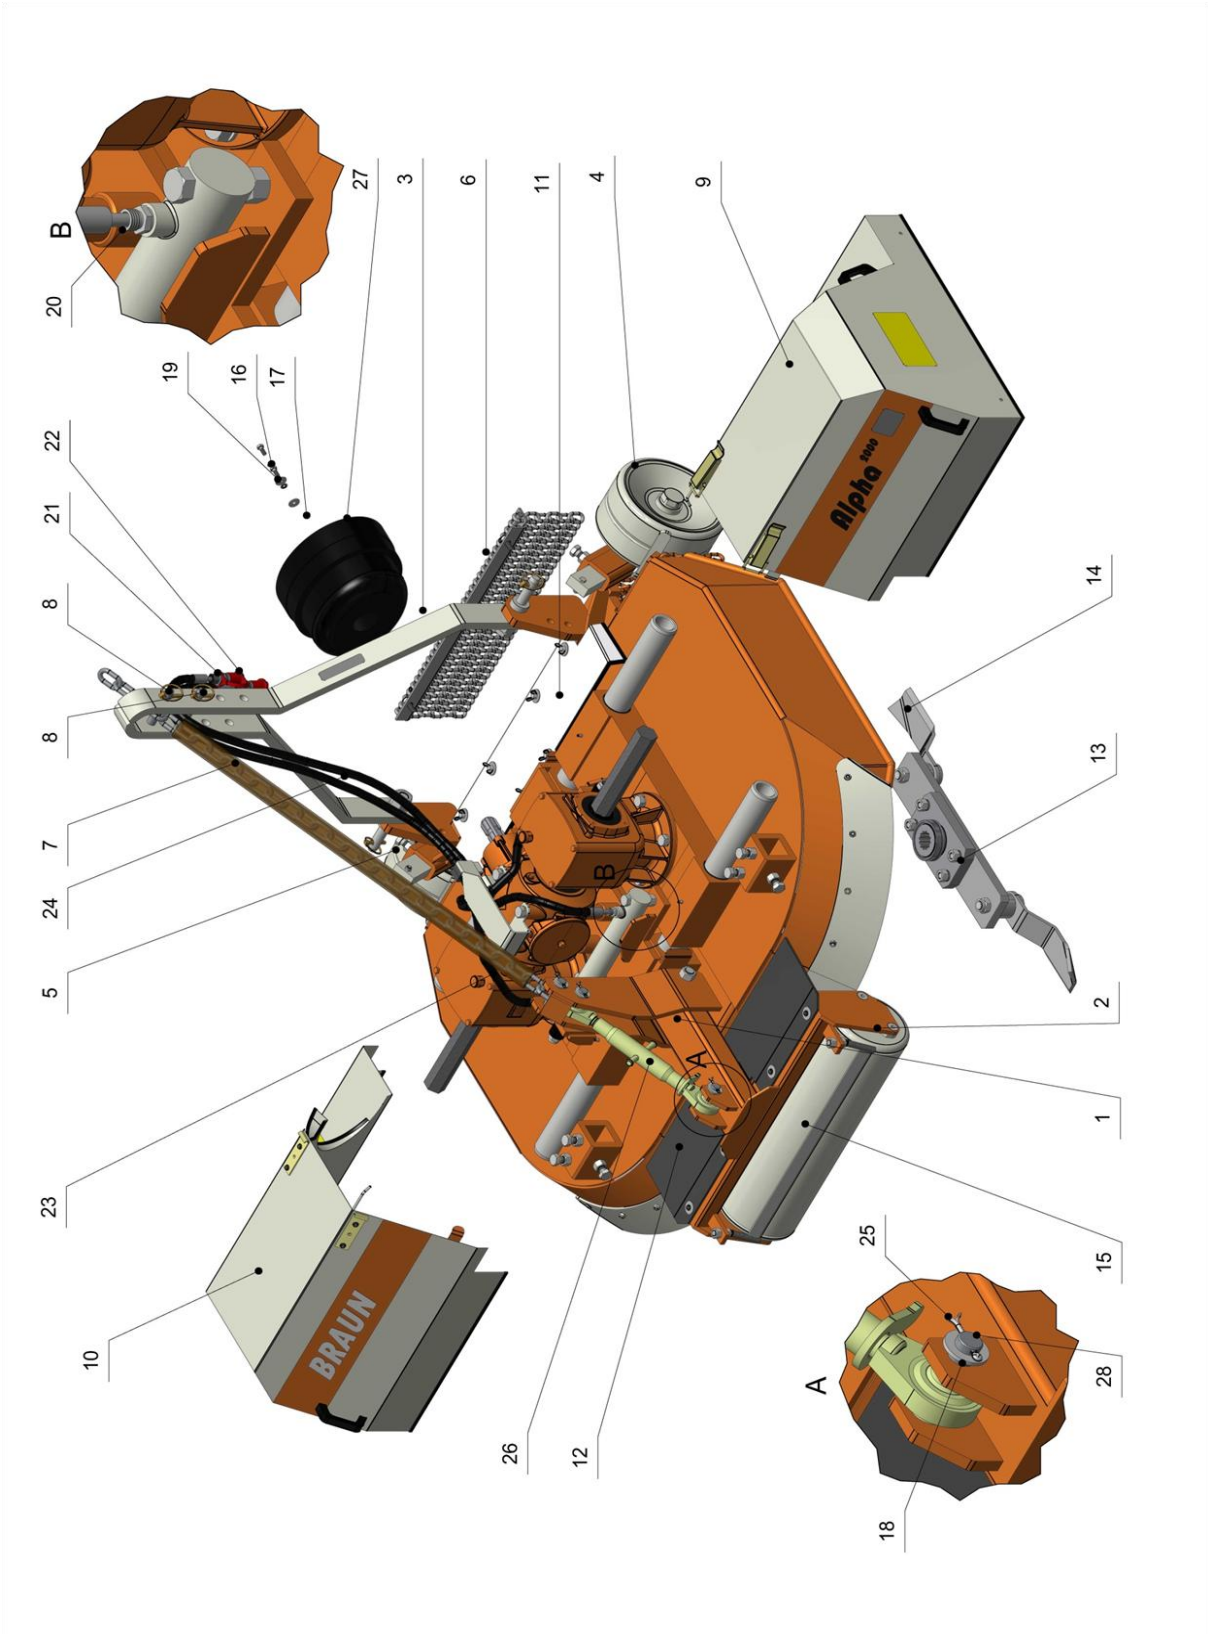

Spare parts list - Mower "Alpha 2000"

Fig.	Item No.	Description	Notes
	(0713180) (0711140) (0712160) (0714190) (0715200) (0717220) (0719250)	Mower „Alpha 2000“ 1.300mm-1.800mm Mower „Alpha 2000“ 1.100mm-1.400mm Mower „Alpha 2000“ 1.200mm-1.600mm Mower „Alpha 2000“ 1.400mm-1.900mm Mower „Alpha 2000“ 1.500mm-2.000mm Mower „Alpha 2000“ 1.650mm-2.200mm Mower „Alpha 2000“ 1.900mm-2.500mm	
1	00713009 (00711009) (00717009)	back-up roll rack complete 600 back-up roll rack complete 500 back-up roll rack complete 750	
2	00713012 (00711012) (00717012)	complete back-up roll 600 complete back-up roll 500 complete back-up roll 700	
3	00713014 (00711014) (00717014) (00719014)	three point suspension 1,2/ 1,3/ 1,4 lackiert complete three point suspension 1,1m three point suspension KAT II >1,65m 0	
4	00713017	complete support wheel right	
5	007130171	complete support wheel left	
6	00713018	chain protection in front 1,2/ 1,3/ 1,4m	
	(00711018) (00717018)	chain protection in front 1,1m chain protection in front 1,65/ 1,9m	
7	00713019 (00711019) (00712019) (00714019) (00715019) (00717019) (00719019)	chain with pipe 1,3m chain with pipe 1,1m chain with pipe 1,2m chain with pipe 1,4m chain with pipe 1,5m chain with pipe 1,65m chain with pipe 1,9m	
8	0071301903	stem 19x95	
9	00713022 (00711022) (00712022) (00714022) (00715022) (00717022) (00719022)	complete protective cover right Alpha 1,3m complete protective cover right Alpha 1,1m complete protective cover right Alpha 1,2m complete protective cover right Alpha 1,4m complete protective cover right Alpha 1,5m complete protective cover right Alpha 1650-2200 complete protective cover right Alpha 1,9m	
10	007130221 (007110221) (007120221) (007140221) (007150221) (007170221) (007190221)	complete protection cover left Alpha 1300-1800 complete protection cover left Alpha 1,1m complete protection cover left Alpha 1,2m complete protection cover left Alpha 1,4m complete protection cover left Alpha 1,5m complete protection cover left Alpha 1650-2200 complete protection cover left Alpha 1,9m	
11	00713023 (00711023) (00712023) (00714023) (00715023) (007170232) (007190232)	Aluminium cover complete for mower 1.3 m Aluminium cover complete for mower 1.1 m Aluminium cover complete 1.2 m Aluminium cover complete 1.4 m Aluminium cover complete 1.5 m (KAT I + KAT II) Aluminium cover complete 1.65 m (KAT II) Aluminium cover 1.9 m (KAT II)