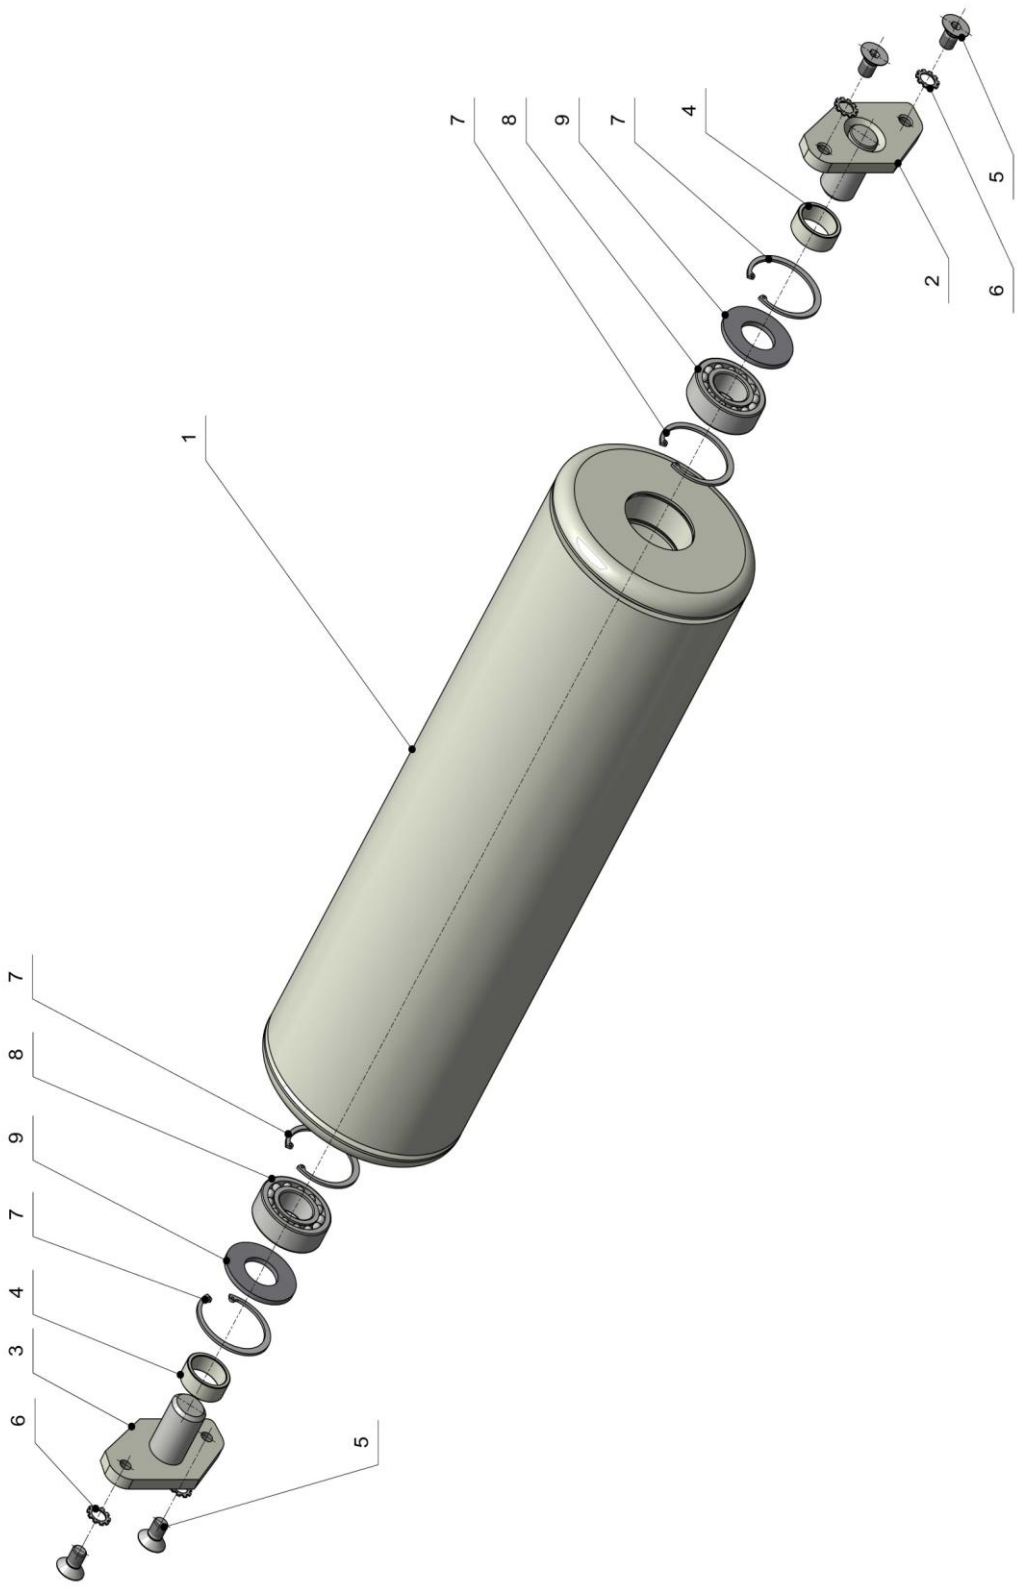

Spare parts list - Mower "Alpha 2000"

Fig.	Item No.	Description	Notes
	(00713012) (00711012) (00717012)	complete back-up roll 600 complete back-up roll 500 complete back-up roll 700	
1	00713010 (00711010) (00717010)	back-up roll 600 - 1,2/ 1,3/ 1,4m back-up roll 500 - 1,1m back-up roll 700 - >1,5m	
2	00713011	right back-up roll flange	
3	007130111	left back-up roll flange	
4	0071301201	Spacer sleeve for support roller	
5	139122001	Countersunk head bolt 8.8 M12x20 Zn	
6	20413121	fan-shaped washer	
7	210620	Circlip I62	
8	3322062	floating bearing	
9	53730624	Nilos ring 3062LSTO