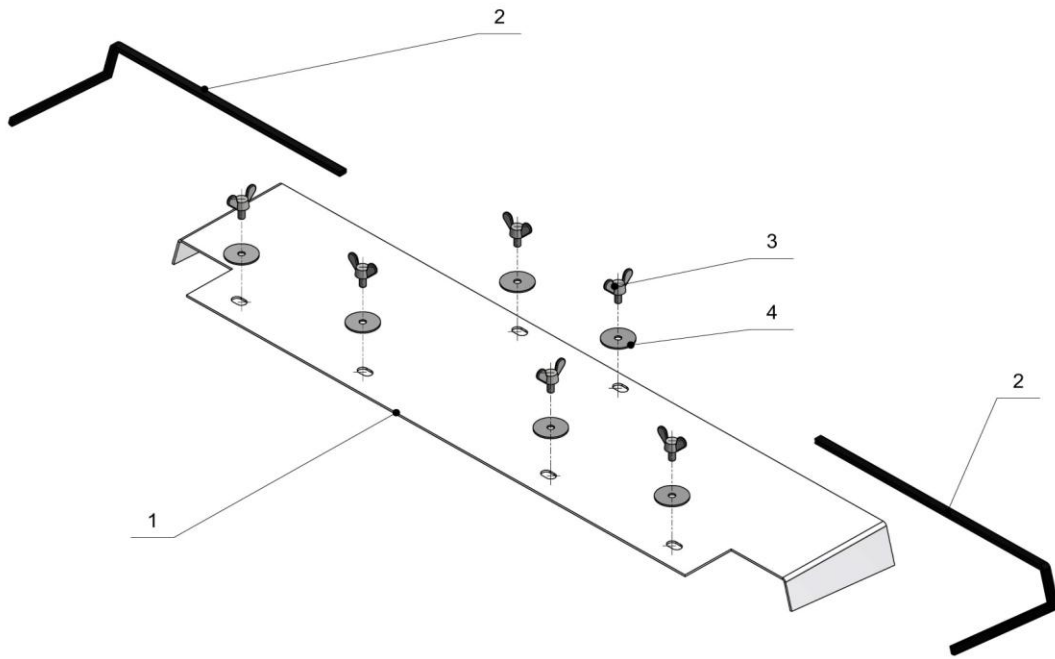

Spare parts list - Mower "Alpha 2000"

Fig.	Item No.	Description	Notes
	(00713023) (00711023) (00712023) (00714023) (00715023) (007170232) (007190232)	Aluminium cover complete for mower 1.3 m Aluminium cover complete for mower 1.1 m Aluminium cover complete 1.2 m Aluminium cover complete 1.4 m Aluminium cover complete 1.5 m (KAT I + KAT II) Aluminium cover complete 1.65 m (KAT II) Aluminium cover 1.9 m (KAT II)	
1	0071302301 (0071102301) (0071202301) (0071402301) (0071502301) (00717023012) (00719023012)	coverp plate 1,3m coverp plate 1,1m coverp plate 1,2m coverp plate 1,4m coverp plate 1,5m coverp plate KAT II 1,65 coverp plate KAT II 1,9	
2	97017	Edge protection 1-4mm	
3	149061291	wing screw M6x12 Zn	
4	2130620	polyamide disc for wing screw M6	
	(00713024) (00711024) (00717024)	complete rubber cover 1,2/ 1,3/ 1,4m complete rubber cover 1,1m complete rubber cover 1,5/ 1,6/ 1,65/ 1,9m	
5	0071302401 (0071102401) (0071602401)	rubber cover 1,2/ 1,3/ 1,4m rubber cover 1,1m rubber cover 1,5/ 1,6/ 1,65/ 1,9m	
6	148061291	cup screw M6x12 Zn	
7	2120630151	wing plate 06x30x1,5 Zn