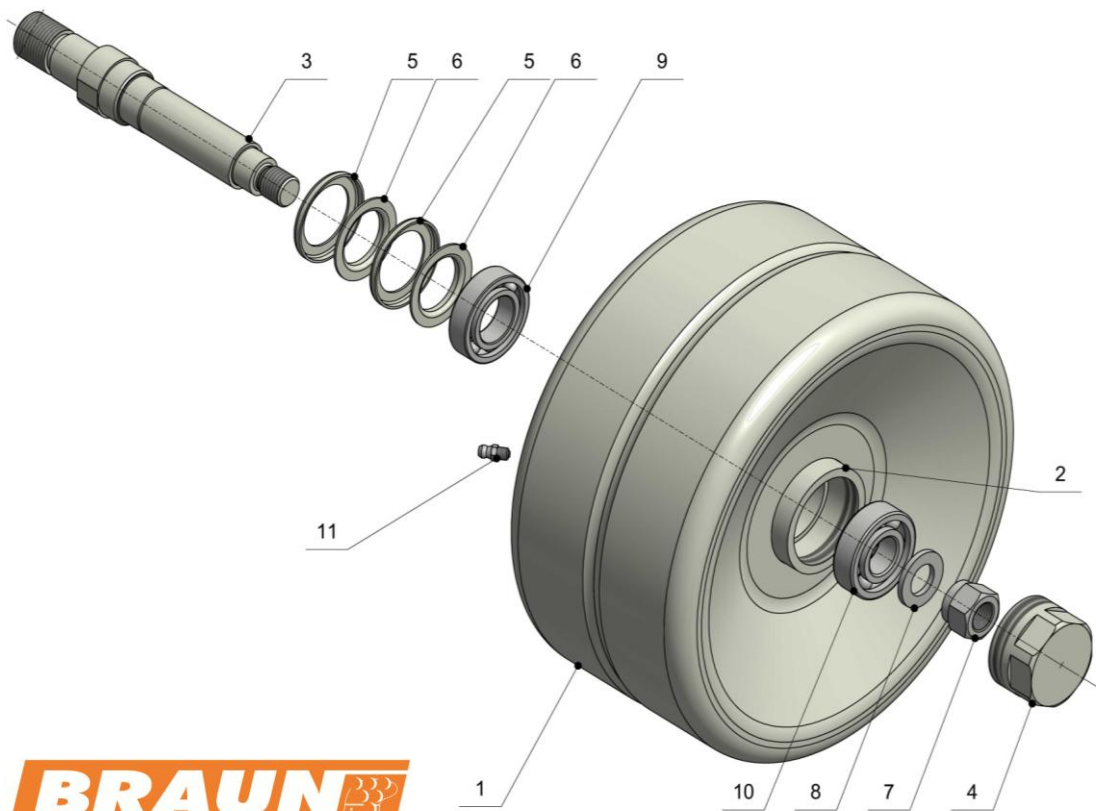

Spare parts list - Mower "Alpha 2000"

Fig.	Item No.	Description	Notes
	(00713014) (00711014) (00717014) (00719014)	three point suspension 1,2/ 1,3/ 1,4 lackiert complete three point suspension 1,1m three point suspension KAT II >1,65m 0	
1	00713013 (00711013) (00717013) (00719013)	Three-point mount bracket for mulcher 1.2/1.3/1.4, painted Three-point mount bracket KAT II from 1.65 m standard painted	
2	150240911150	hexagon nut M24x1,5 04 1/2 zn	
3	150241011150	hexagon nut 8.8 M24x1,5 1/1 Zn	
4	2012501	U-plate M24 Zn	
5	690801	cotter-pin M8 Zn	
6	97018 (0070081)	guide bolt	
7	98002	bolt 19 x 102 mm	
8	990025	type plate	
9	0071701401 (97041)	lower link bolt KAT II Alpha guide bolt	
10	0071701402 (0071901402)	screw for bracket mount KAT II	
11	9809004 (97043)	bolt 19 x 105 mm guide bolt	