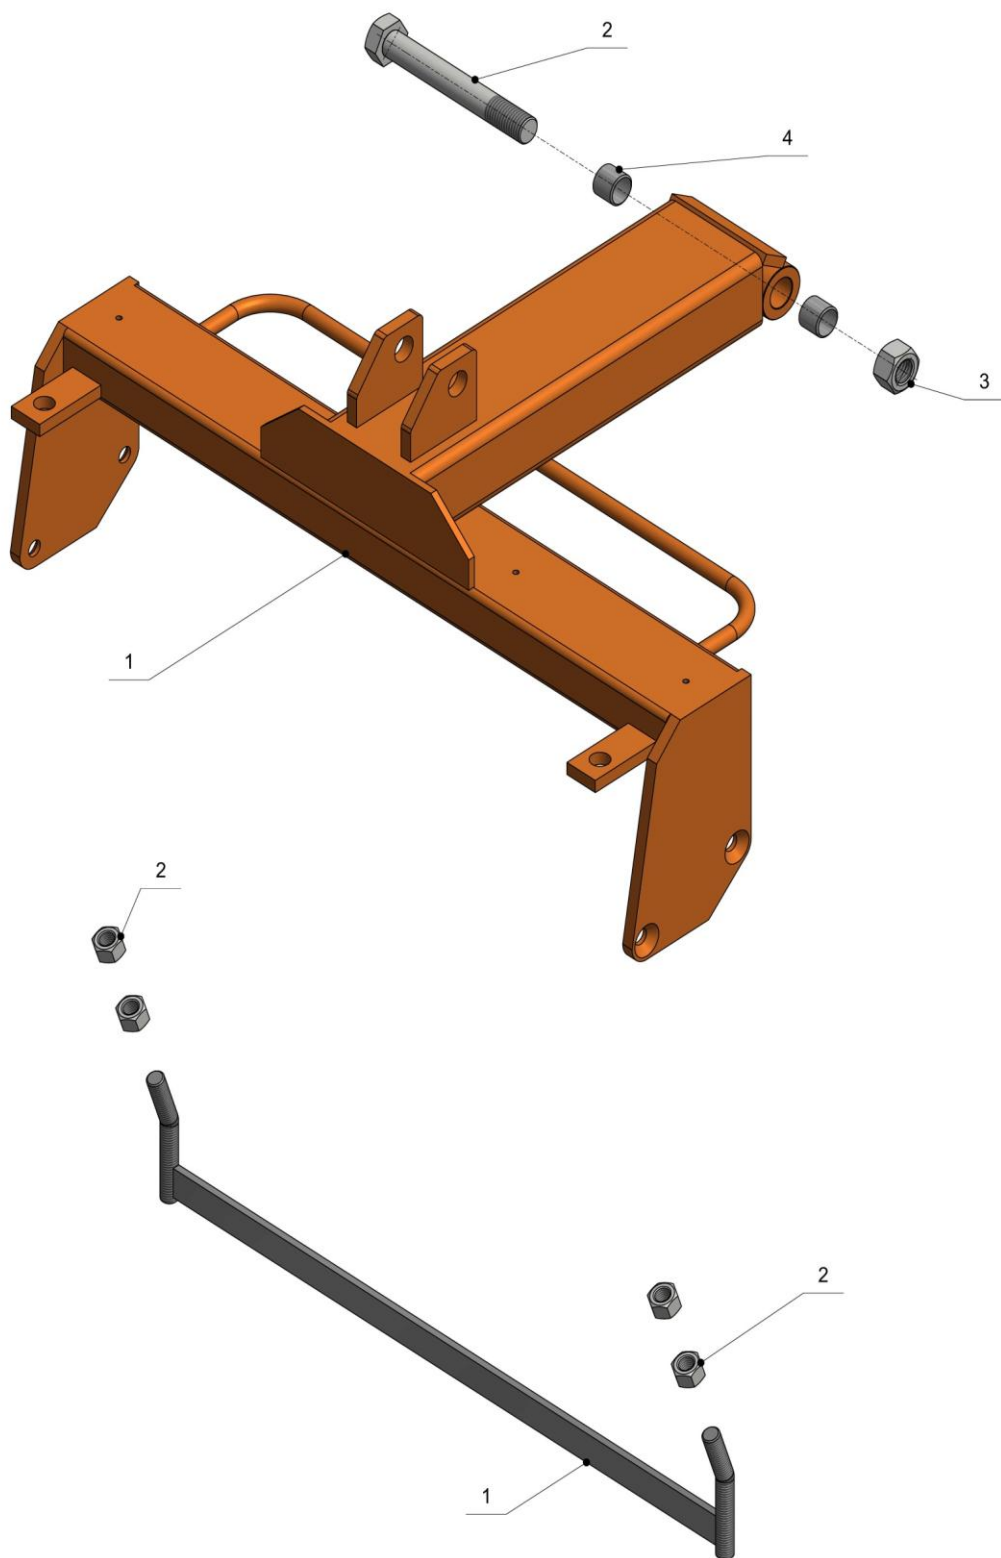

Spare parts list - Mower "Alpha 2000"

Fig.	Item No.	Description	Notes
	(00713009) (00711009) (00717009)	back-up roll rack complete 600 back-up roll rack complete 500 back-up roll rack complete 750	
1	00713008 (00711008) (00717008)	back-up roll rack 600 - 1,2/1,3/1,4/1,5m back-up roll rack 500 - 1,1m back-up roll rack	
2	1022014001	hexagon bolt 8.8 M20x140 Zn	
3	15020101	hexagon screw nut 8.8 M20 1/1 Zn	
4	402020	Graphite Bush 2020 DU	
5	00713028 (00711028) (00717028)	complete back-up roll deflector 600 - 1,2/ 1,3/ 1,4m complete back-up roll deflector 500 - 1,1m complete back-up roll deflector 700 - 1,5/ 1,6/ 1,65/ 1,9m	
6	00713020 (00711020) (00717020)	back-up roll deflector 600 - 1,2/ 1,3/ 1,4m back-up roll deflector 500 - 1,1m back-up roll deflector 700- 1,5/ 1,6/ 1,65/ 1,9m	
7	15014101 (2011501)	Hexagon nut 8.8 M14 1/1 Zn U-washer M14 Zn