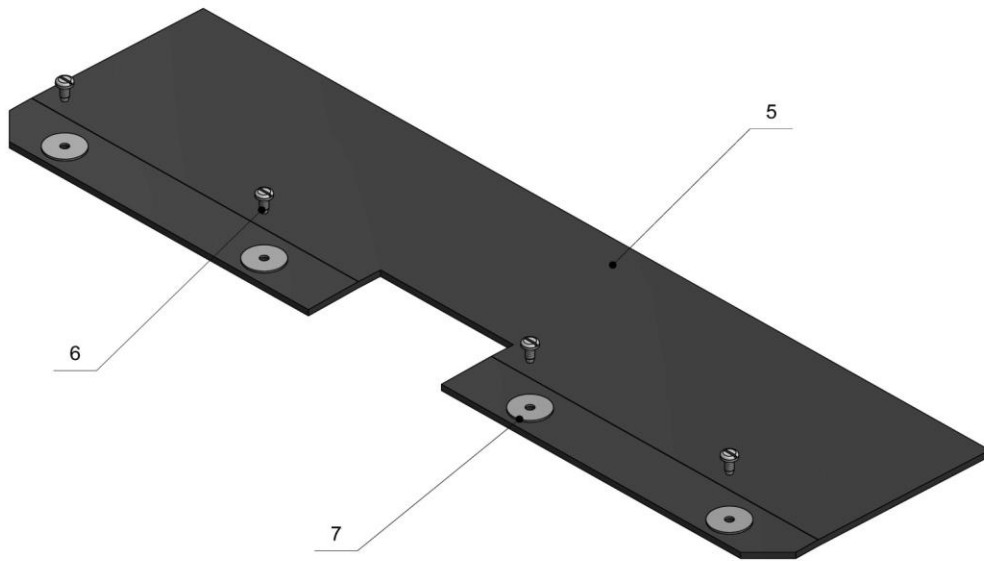

Spare parts list - Mower "Alpha 2000"

Fig.	Item No.	Description	Notes
	(00713023) (00711023) (00712023) (00714023) (00715023) (007170232) (007190232)	Aluminium cover complete for mower 1.3 m Aluminium cover complete for mower 1.1 m Aluminium cover complete 1.2 m Aluminium cover complete 1.4 m Aluminium cover complete 1.5 m (KAT I + KAT II) Aluminium cover complete 1.65 m (KAT II) Aluminium cover 1.9 m (KAT II)	
1	0071302301 (0071102301) (0071202301) (0071402301) (0071502301) (00717023012) (00719023012)	coverp plate 1,3m coverp plate 1,1m coverp plate 1,2m coverp plate 1,4m coverp plate 1,5m coverp plate KAT II 1,65 coverp plate KAT II 1,9	
2	97017	Edge protection 1-4mm	
3	149061291	wing screw M6x12 Zn	
4	2130620	polyamide disc for wing screw M6	
	(00713024) (00711024) (00717024)	complete rubber cover 1,2/ 1,3/ 1,4m complete rubber cover 1,1m complete rubber cover 1,5/ 1,6/ 1,65/ 1,9m	
5	0071302401 (0071102401) (0071602401)	rubber cover 1,2/ 1,3/ 1,4m rubber cover 1,1m rubber cover 1,5/ 1,6/ 1,65/ 1,9m	
6	148061291	cup screw M6x12 Zn	
7	2120630151	wing plate 06x30x1,5 Zn