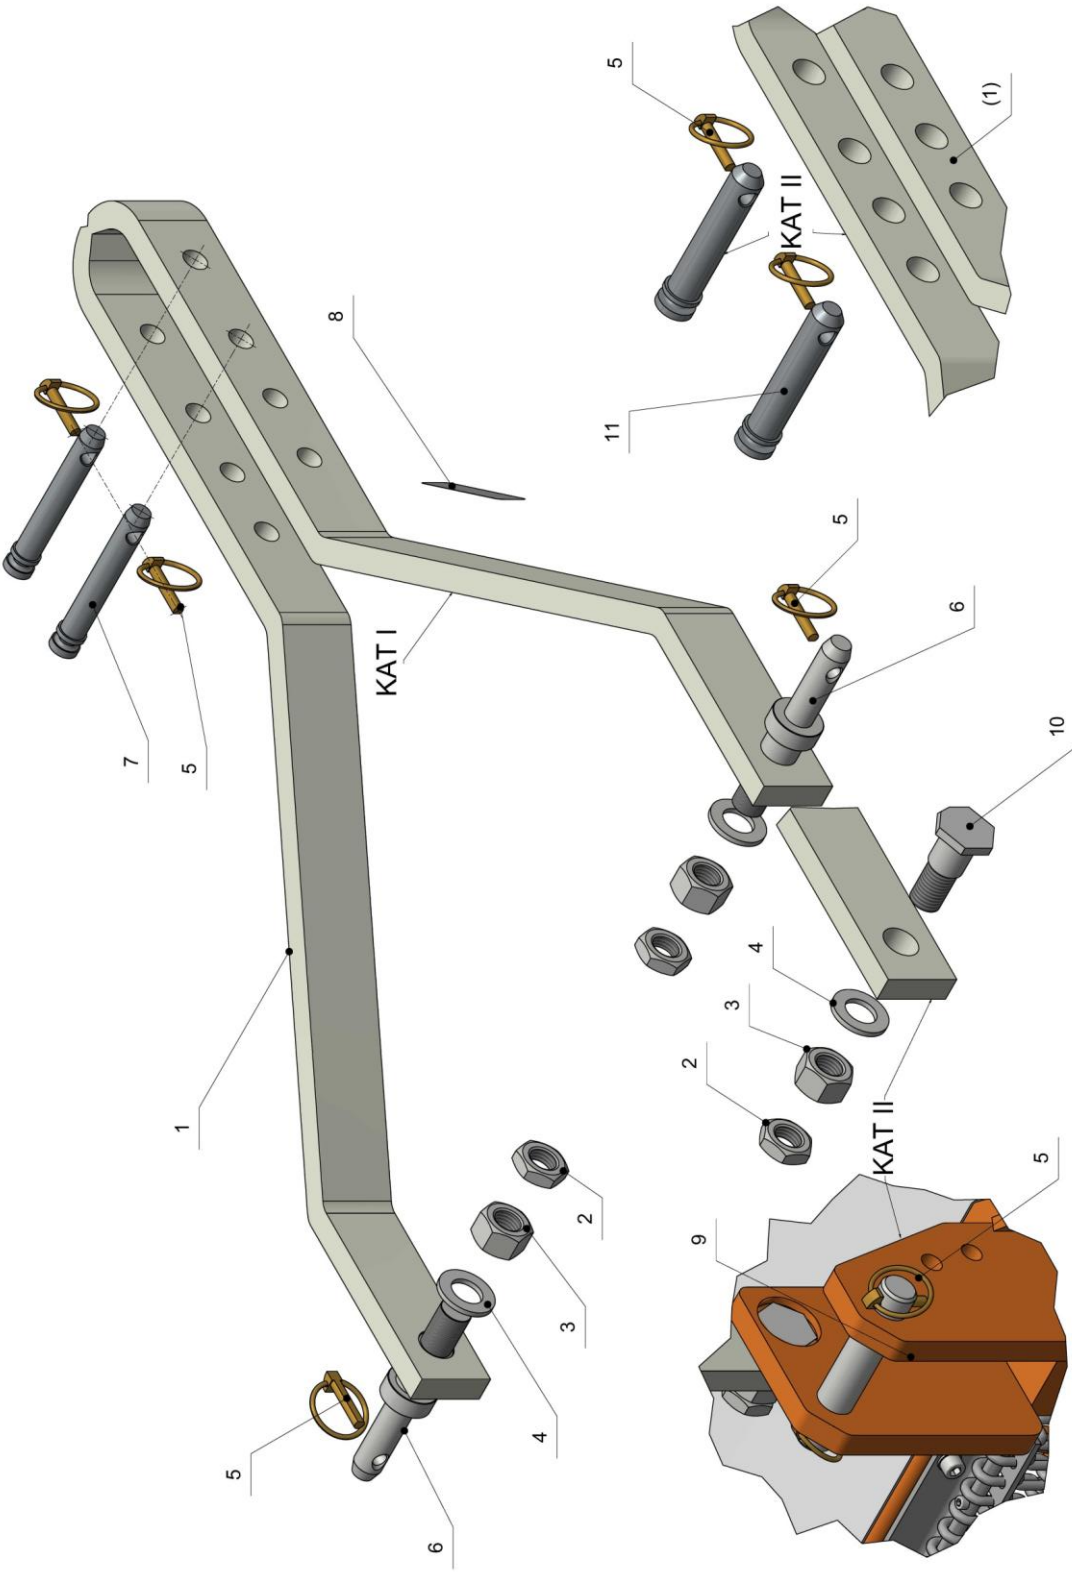

Spare parts list - Mower "Alpha 2000"

Fig.	Item No.	Description	Notes
	(00713014) (00711014) (00717014) (00719014)	three point suspension 1,2/ 1,3/ 1,4 lackiert complete three point suspension 1,1m three point suspension KAT II >1,65m 0	
1	00713013 (00711013) (00717013) (00719013)	Three-point mount bracket for mulcher 1.2/1.3/1.4, painted Three-point mount bracket KAT II from 1.65 m standard painted	
2	150240911150	hexagon nut M24x1,5 04 1/2 zn	
3	150241011150	hexagon nut 8.8 M24x1,5 1/1 Zn	
4	2012501	U-plate M24 Zn	
5	690801	cotter-pin M8 Zn	
6	97018 (0070081)	guide bolt	
7	98002	bolt 19 x 102 mm	
8	990025	type plate	
9	0071701401 (97041)	lower link bolt KAT II Alpha guide bolt	
10	0071701402 (0071901402)	screw for bracket mount KAT II	
11	9809004 (97043)	bolt 19 x 105 mm guide bolt