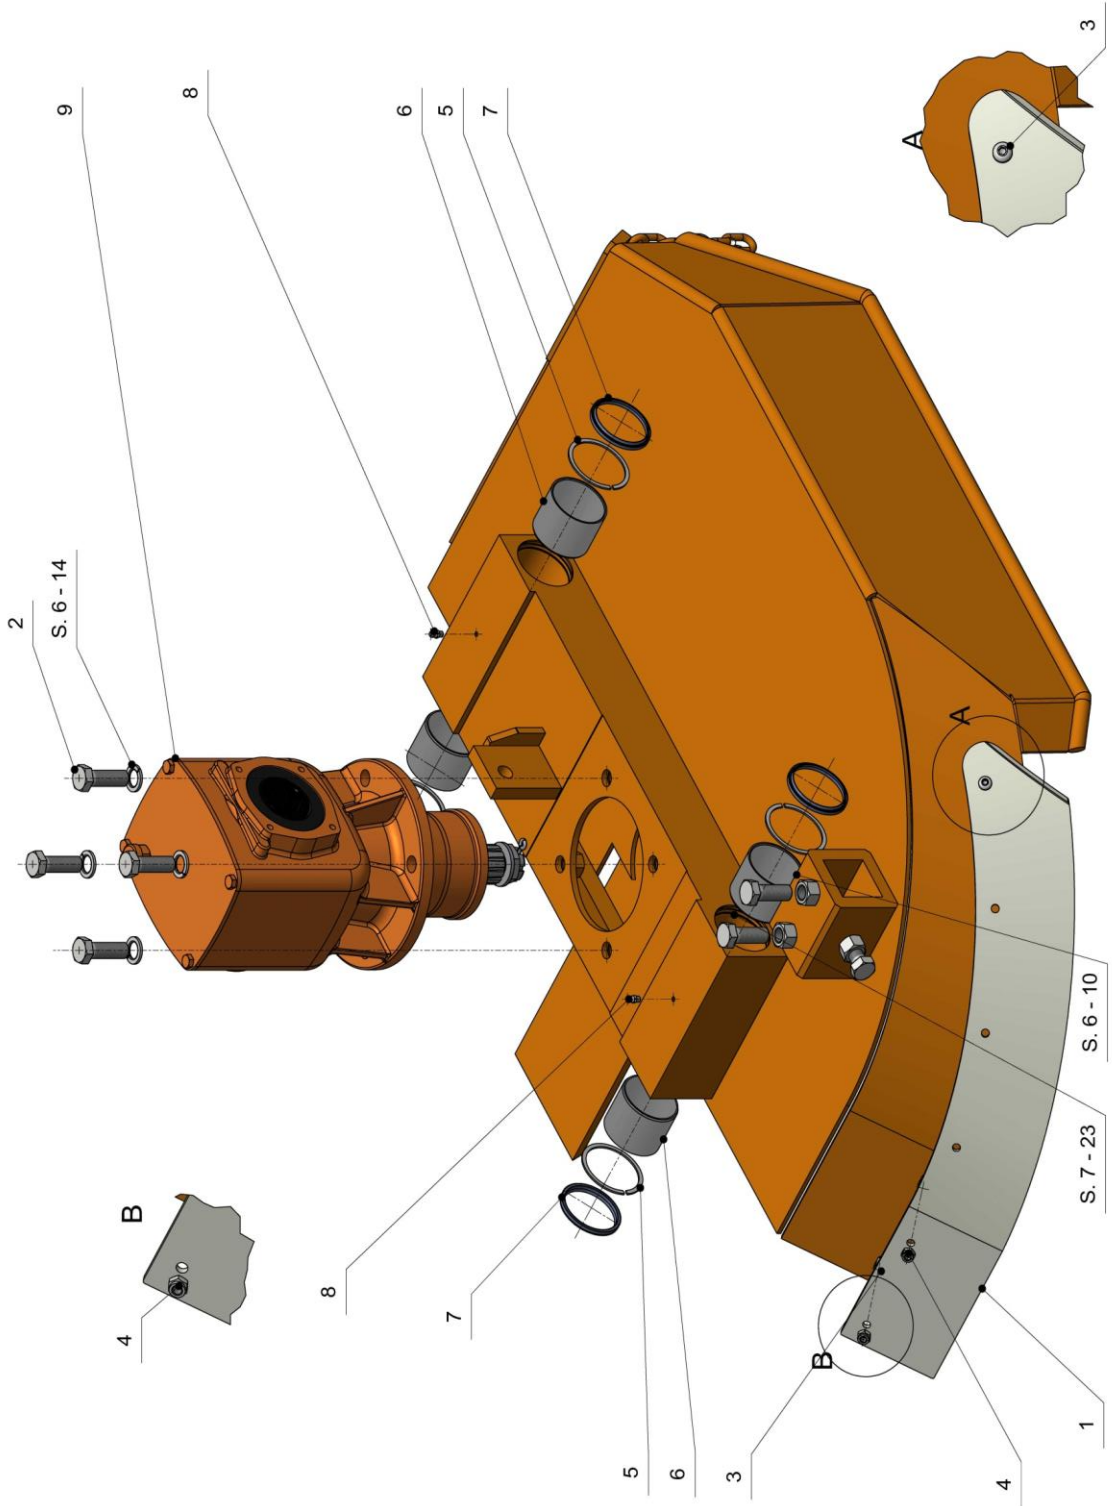

Spare parts list - Mower "Alpha 2000"

Fig.	Item No.	Description	Notes
1	0071300701 (0071100701) (0071200701) (0071400701) (0071500701) (0071700701) (0071900701) (00713007011) (00711007011) (00712007011) (00714007011) (00715007011) (00717007011) (00719007011)	right flare 1,3m right flare 1,1m right flare 1200-1600 right flare Alpha 1,4m right flare 1,5m right flare 1650-2200 right flare 1,9m left flare 1,3m left flare Alpha 1,1m left flare Alpha 1,2m left flare Alpha 1,4m left flare Alpha 1,5m left flare Alpha 1,65m left flare Alpha 1,9m	
2	101165001	Hexagon bolt 8.8 M16x50 Zn	
3	147081621	oval-head screw	
4	15108001	self-locking nut 8.8 M8 Zn	
5	2106500 (2107500)	Circlip SB65 Circlip SB76	
6	446050 (447060)	socket 6050 (GSM-6065-50) Bush 70x60	
7	534606847 (534707847)	Wiper seal 25 x 33 x 7/5 Wiper seal 70x78x4,7	
8	9406 (9407)	Grease nipple M6 x 1 straight	
9	97008	gearing