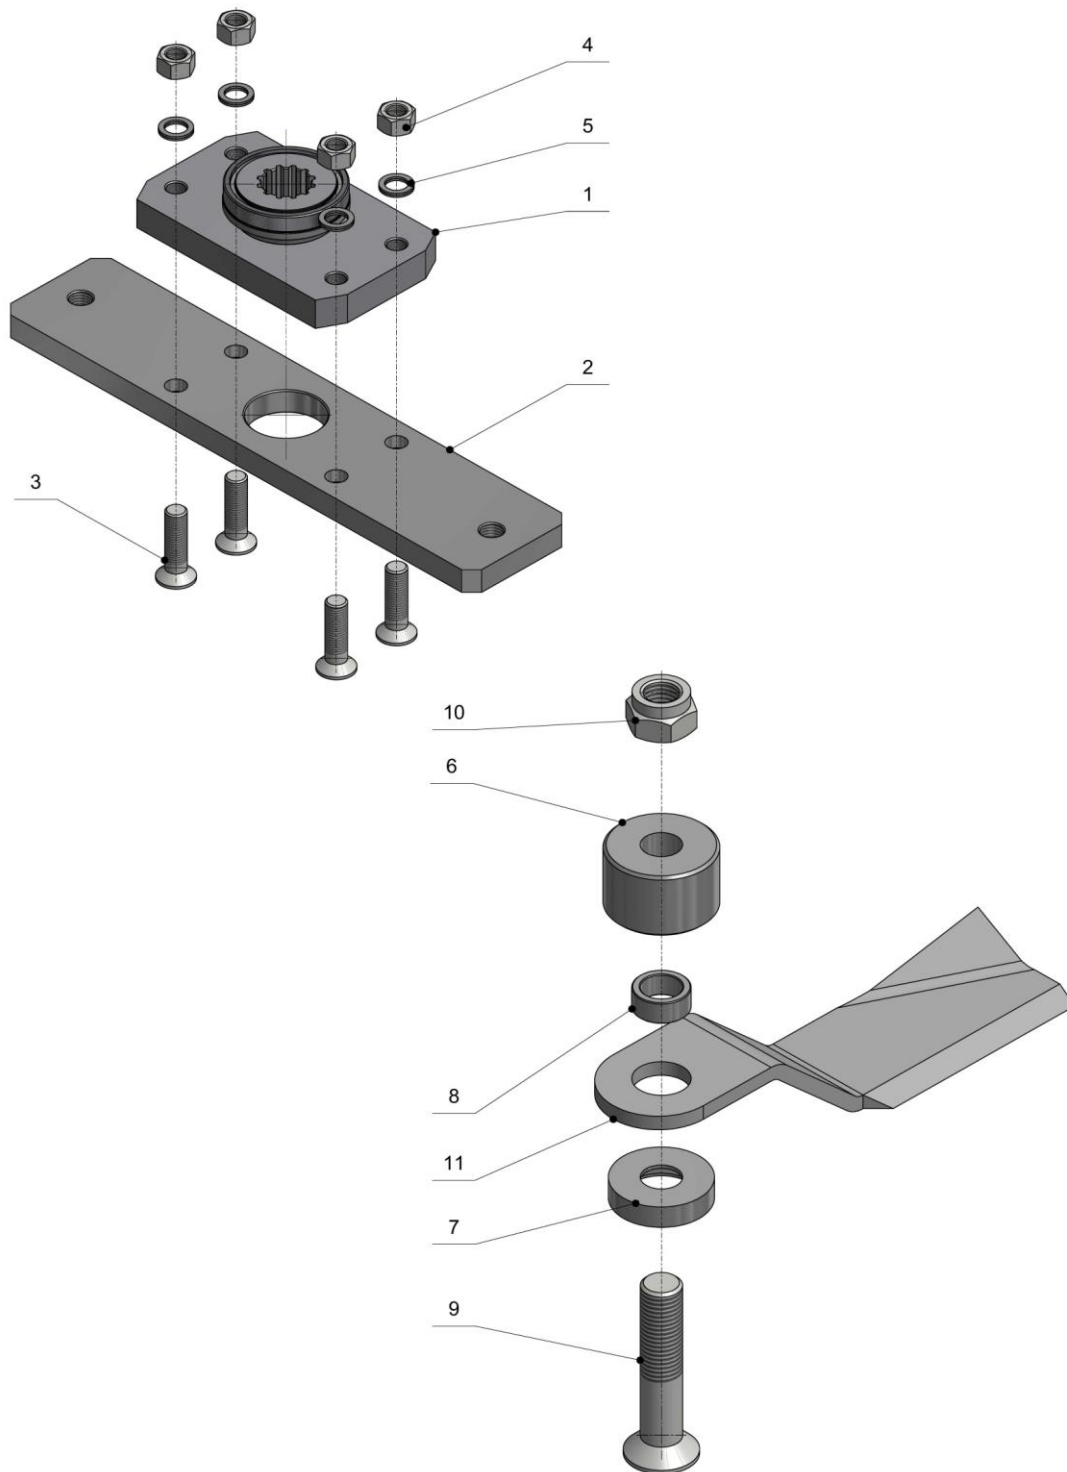

Spare parts list - Mower "Alpha 2000"

Fig.	Item No.	Description	Notes
	(00713023) (00711023) (00712023) (00714023) (00715023) (007170232) (007190232)	Aluminium cover complete for mower 1.3 m Aluminium cover complete for mower 1.1 m Aluminium cover complete 1.2 m Aluminium cover complete 1.4 m Aluminium cover complete 1.5 m (KAT I + KAT II) Aluminium cover complete 1.65 m (KAT II) Aluminium cover 1.9 m (KAT II)	
1	0071302301 (0071102301) (0071202301) (0071402301) (0071502301) (00717023012) (00719023012)	coverp plate 1,3m coverp plate 1,1m coverp plate 1,2m coverp plate 1,4m coverp plate 1,5m coverp plate KAT II 1,65 coverp plate KAT II 1,9	
2	97017	Edge protection 1-4mm	
3	149061291	wing screw M6x12 Zn	
4	2130620	polyamide disc for wing screw M6	
	(00713024) (00711024) (00717024)	complete rubber cover 1,2/ 1,3/ 1,4m complete rubber cover 1,1m complete rubber cover 1,5/ 1,6/ 1,65/ 1,9m	
5	0071302401 (0071102401) (0071602401)	rubber cover 1,2/ 1,3/ 1,4m rubber cover 1,1m rubber cover 1,5/ 1,6/ 1,65/ 1,9m	
6	148061291	cup screw M6x12 Zn	
7	2120630151	wing plate 06x30x1,5 Zn