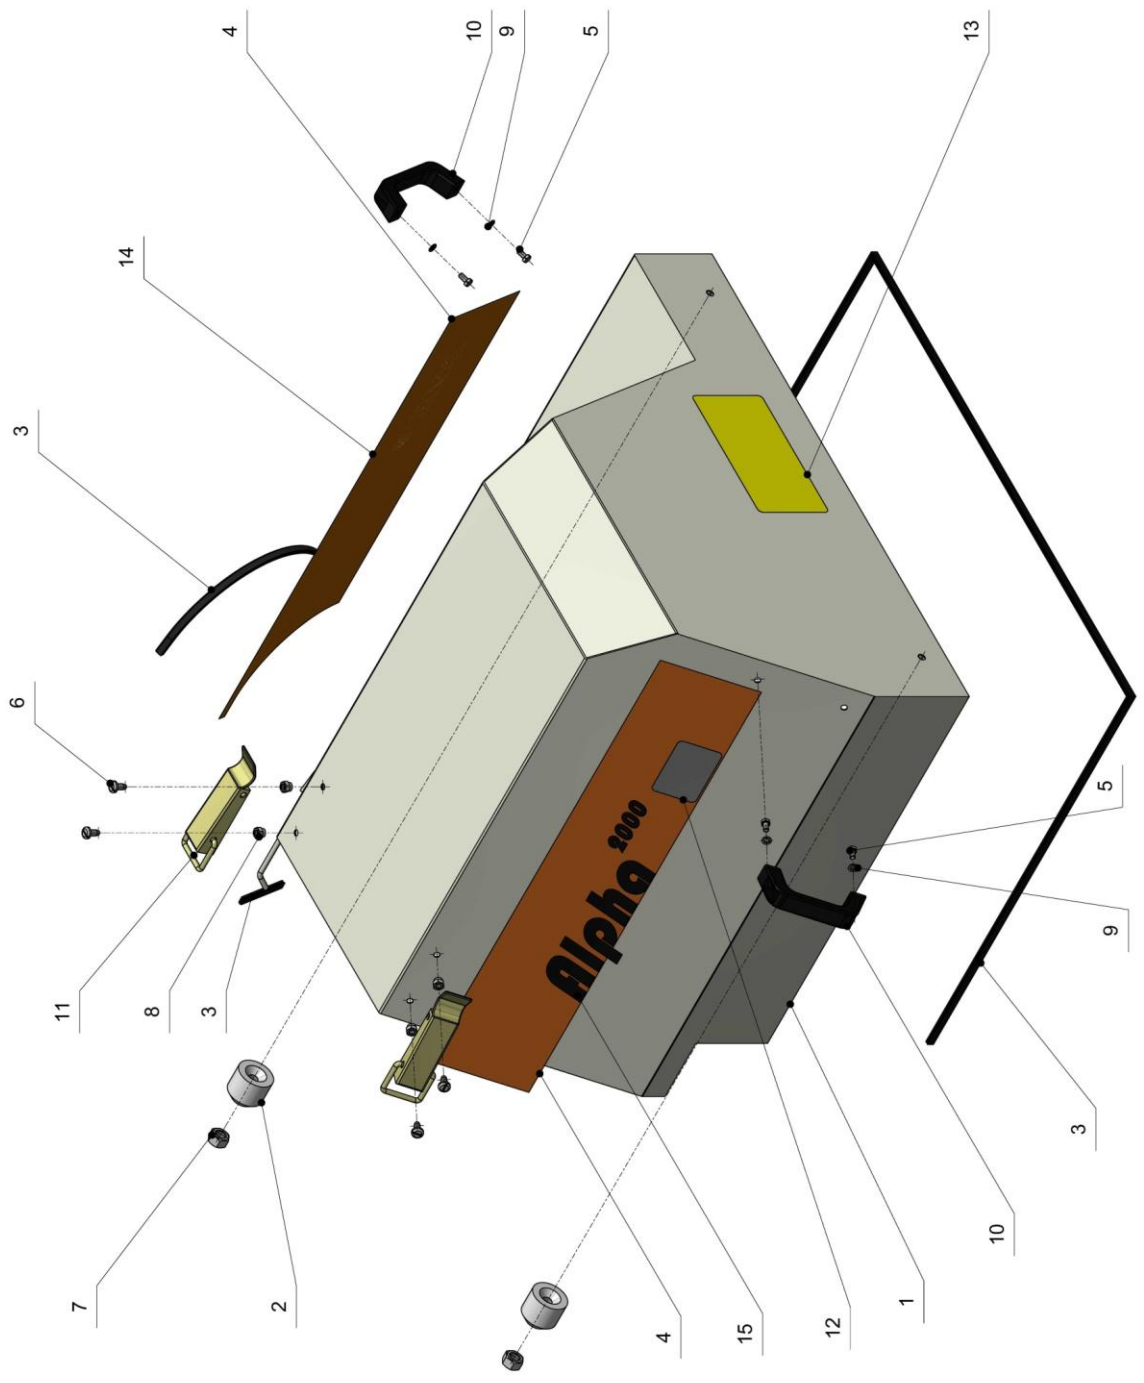

Spare parts list - Mower "Alpha 2000"

Fig.	Item No.	Description	Notes
1	00713022 <i>(00711022)</i> <i>(00712022)</i> <i>(00714022)</i> <i>(00715022)</i> <i>(00717022)</i> <i>(00719022)</i> <i>(007130221)</i> <i>(007110221)</i> <i>(007120221)</i> <i>(007140221)</i> <i>(007150221)</i> <i>(007170221)</i> <i>(007190221)</i>	complete protective cover right Alpha 1,3m complete protective cover right Alpha 1,1m complete protective cover right Alpha 1,2m complete protective cover right Alpha 1,4m complete protective cover right Alpha 1,5m complete protective cover right Alpha 1650-2200 complete protective cover right Alpha 1,9m complete protection cover left Alpha 1300-1800 complete protection cover left Alpha 1,1m complete protection cover left Alpha 1,2m complete protection cover left Alpha 1,4m complete protection cover left Alpha 1,5m complete protection cover left Alpha 1650-2200 complete protection cover left Alpha 1,9m	
2	0071302201	plastic lifter	
3	97017	Edge protection 1-4mm	
4	990024	colour film orange	
5	101051001	Hexagon screw 8.8 M5x10 Zn	
6	148061291	cup screw M6x12 Zn	
7	15012101	Hexagonal nut 8.8 M 12 1/1 Zn	
8	15106001	self-locking nut 8.8 M6 Zn niedr. Form	
9	20305111	Spring washer M5 Zn	
10	97011	handhold	
11	97012 <i>(97013)</i>	Box latch Cover latch mounting hook	
12	990013	sticker	
13	990020	small warning sticker	
14	990022	big sticker BRAUN	
15	9900230 <i>(990019)</i> <i>(990021)</i>	sticker Alpha 2000 warning sticker Mulcher big warning sticker