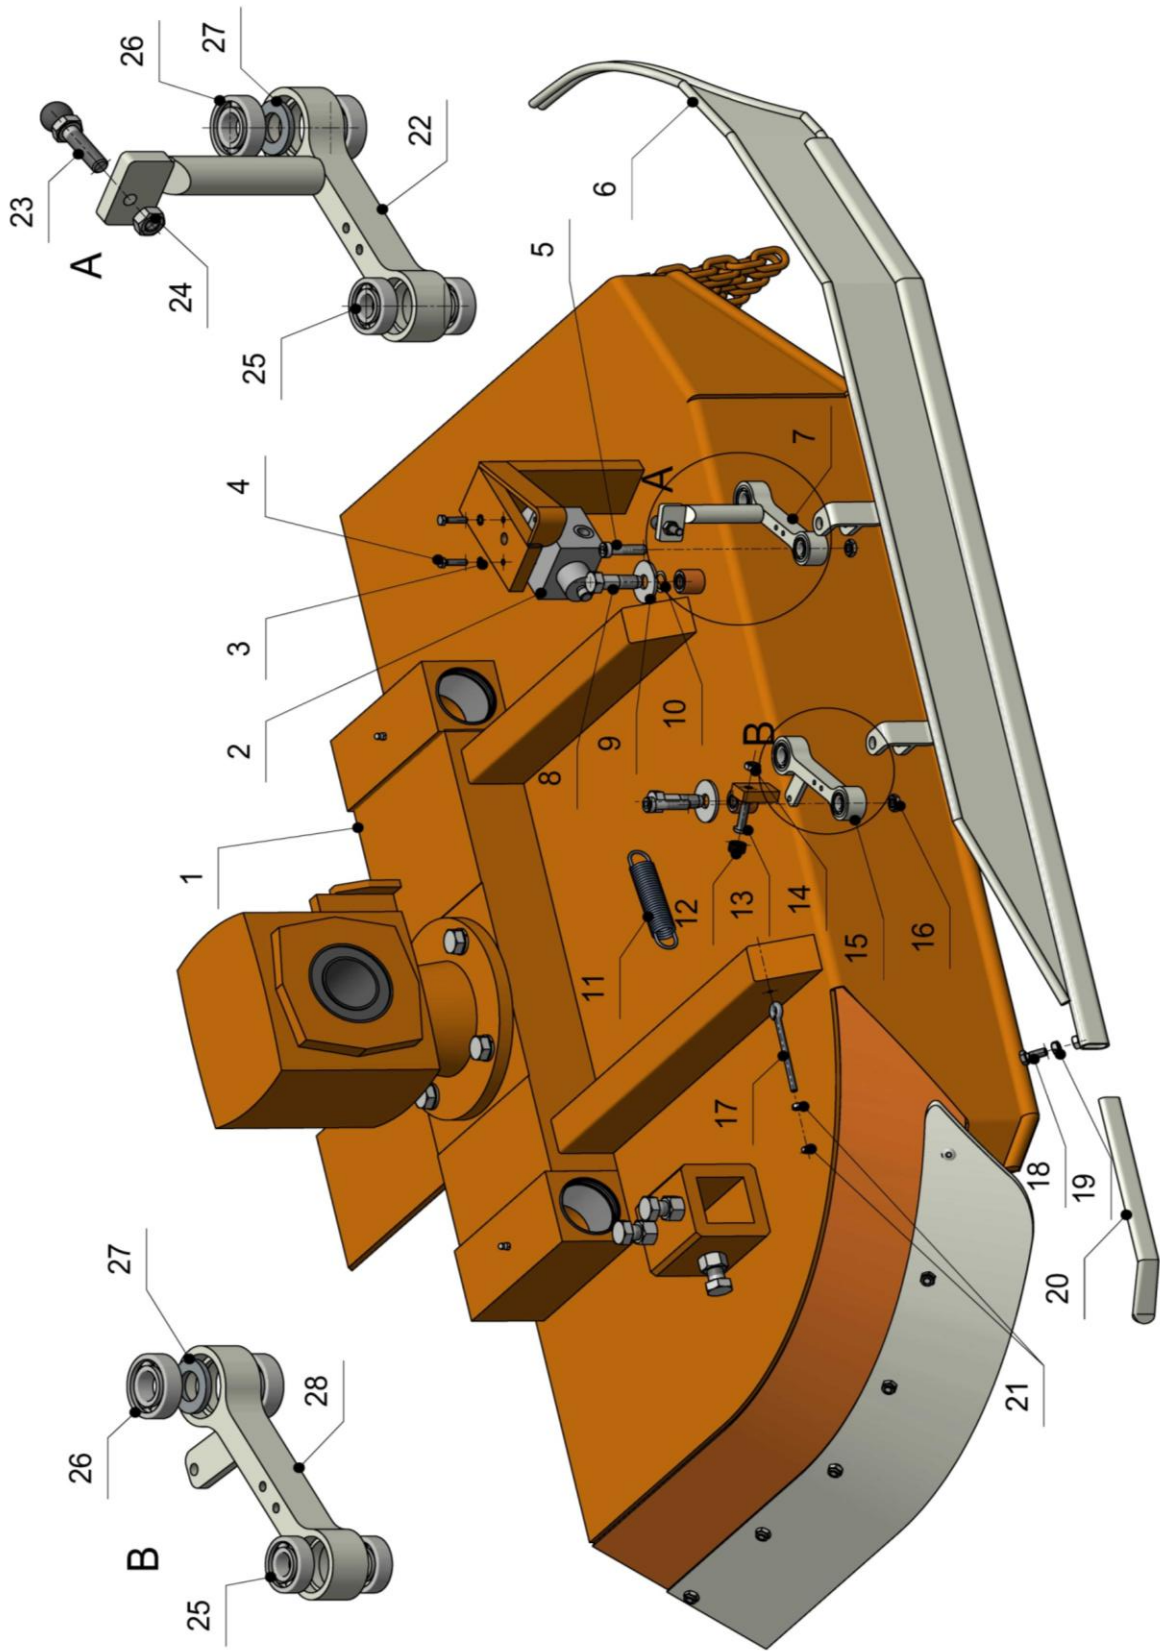

Spare parts list - Mower "Alpha Sensor"

Fig.	Item No.	Description	Notes
1	00717106 (00712106) (00713106) (00714106) (00715106) (00716106) (00719106)	right plate right plate Sensor 1,2m right plate Sensor 1,3m right plate Sensor 1,4m right plate Sensor 1,5m right plate Sensor 1,6m right plate Sensor 1,9m	
	(007171061) (007121061) (007131061) (007141061) (007151061) (007161061) (007191061)	left plate Sensor 1,65m left plate Sensor 1,2m left plate Sensor 1,3m left plate Sensor 1,4m left plate Sensor 1,5m left plate Sensor 1,6m left plate Sensor 1,9m	
2	5930301 (59303011)	controller right controller left	
3	20506101	tooth disc A6 Zn	
4	101062501	Hexagonal screw 8.8 M6x25 Zn	
5	144102541	fit bolt 12.9 M10x25 zn	
6	00717338 (00712338) (00713338) (00714338) (00715338) (00719338)	Sensor assembly right for sensor Sensotronic mulcher 1.6 and 1.65 m Sensor assembly right for sensor Sensotronic mulcher 1.2 m Sensor assembly right for sensor Sensotronic mulcher 1.3 m Sensor assembly right for sensor Sensotronic mulcher 1.4 m Sensor assembly right for sensor Sensotronic mulcher 1.5 m Sensotronic sensor welded assembly for mulcher 1.9 m, right	
	(007173381) (007123381) (007133381) (007143381) (007153381) (007193381)	Sensor assembly left for Sensotronic 1.6 and 1.65 m Sensor assembly left for sensor- Sensotronic mulcher 1.2 m Sensor assembly left for sensor- Sensotronic mulcher 1.3 m Sensor assembly left for sensor- and Sensotronic mulcher 1.4 m Sensor assembly left for sensor- Sensotronic mulcher 1.5 m Sensotronic sensor welded assembly for mulcher 1.9 m, left	
7	00714133 (007141331)	feeler arm, Sensor front right feeler arm, Sensor fron left	
8	143144501	fit bolt 8.8 M14x45 Zn	
9	2011521	U washer M14 Zn	
10	21116280025	Adjusting washer 16x22x0,2	
11	97032 (970322)	Tension spring Sensotronic 3x24x115 for all mowers except 1.9 m Sensor tension spring for mower Sensotronic 1.9 m	
12	9900020	Plastic cap	
13	147083001	Oval-head screw ISO M8x30 Zn NB601	
14	15008101	Hexagon nut 8.8 M8 1/1 Zn	
15	00714333	feeler arm for Sensor/Sensotronic back right/left	
16	15010091	Hexagon nut 4.6 M10 1/2 Zn	
17	124068001	ring bolt M6x80 Zn	
18	101082001	Hexagon bolt 8.8 M8x20 Zn	
19	15008101	Hexagon nut 8.8 M8 1/1 Zn	
20	007193390101	sliding piece for Sensotronic feeler	
21	15006101	hexagonal nut 8.8 M6 1/1 Zn