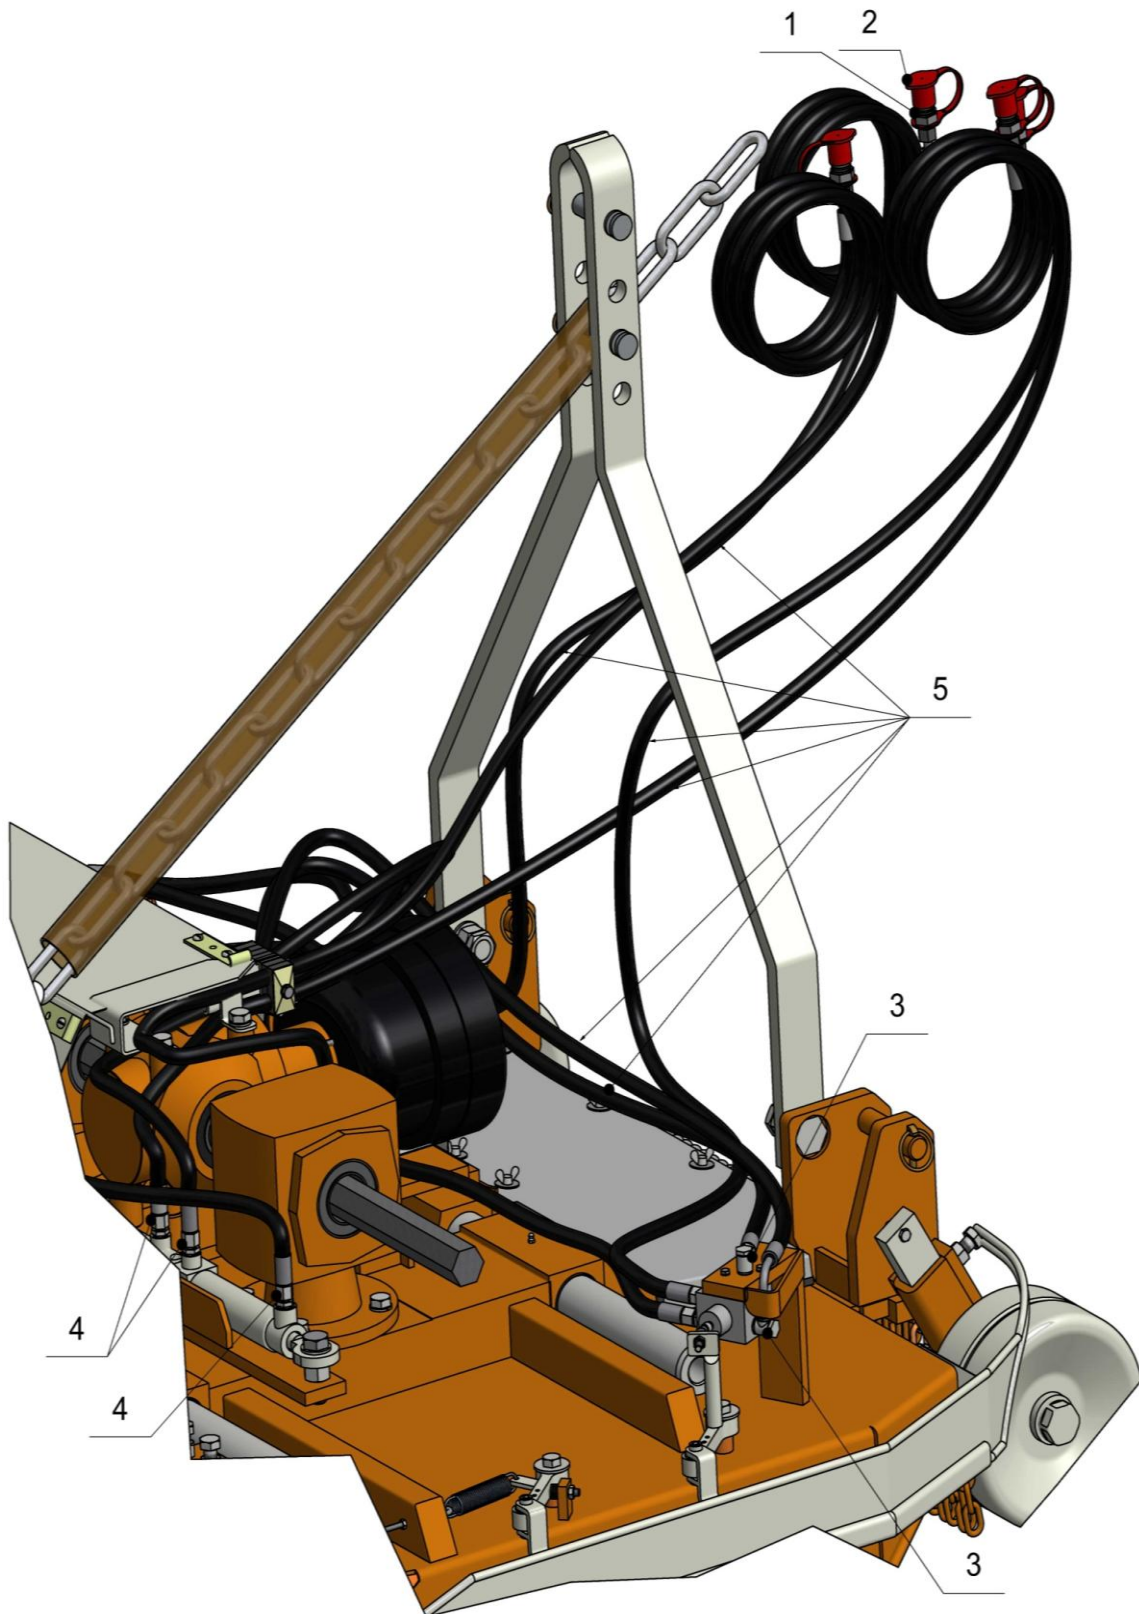

Spare parts list - Mower "Alpha Sensor"

Fig.	Item No.	Description	Notes
	(00717103) (00712103) (00713103) (00714103) (00715103) (00716103) (00719103)	middle part Sensor 1,65m middle part Sensor 1,2m middle part Sensor 1,3m middle part Sensor 1,4m middle part Sensor 1,5m middle part Sensor 1,6m middle part Sensor 1,9m	
1	00714304	hose bracket for mower "Sensor" and "Sensotronic"	
2	00717305 (00712305) (00714305) (00719305)	Welded cylinder assembly right for sensor mulcher 1.65 m Welded cylinder assembly right for sensor mulcher 1.2 m Welded cylinder assembly right for sensor mulcher 1.3/1.4/1.5 and 1.6 m Welded cylinder assembly right for sensor mulcher 1.9 m	
3	007173051 (007123051) (007143051) (007193051)	Welded cylinder assembly left for sensor mulcher 1.65 m Welded cylinder assembly left for sensor mulcher 1.2 m Welded cylinder assembly left for sensor mulcher 1.3/1.4/1.5 and 1.6 m Welded cylinder assembly left for sensor mulcher 1.9 m	
4	102206001	Hexagon bolt 8.8 M20x60 Zn	
5	201201	Washer M 20 Zn	
6	15020101	hexagon screw nut 8.8 M20 1/1 Zn	

Spare parts list - Mower "Alpha Sensor"

Fig.	Item No.	Description	Notes
1	0071413301 (00714133011)	Welded assembly feeler arm, Sensor front right Welded assembly feeler arm, Sensor front left	
2	0071413303	Valve actuator pin with ball	
3	15008101	Hexagon nut 8.8 M8 1/1 Zn	
4	30600120	Grooved ball bearing 6001 2RS NB	
5	30600220	Grooved ball bearing 6002 2RS NB	
6	0071413205	Washer for bearing	
7	0071433201	feeler arm, Sensor rear right/left	