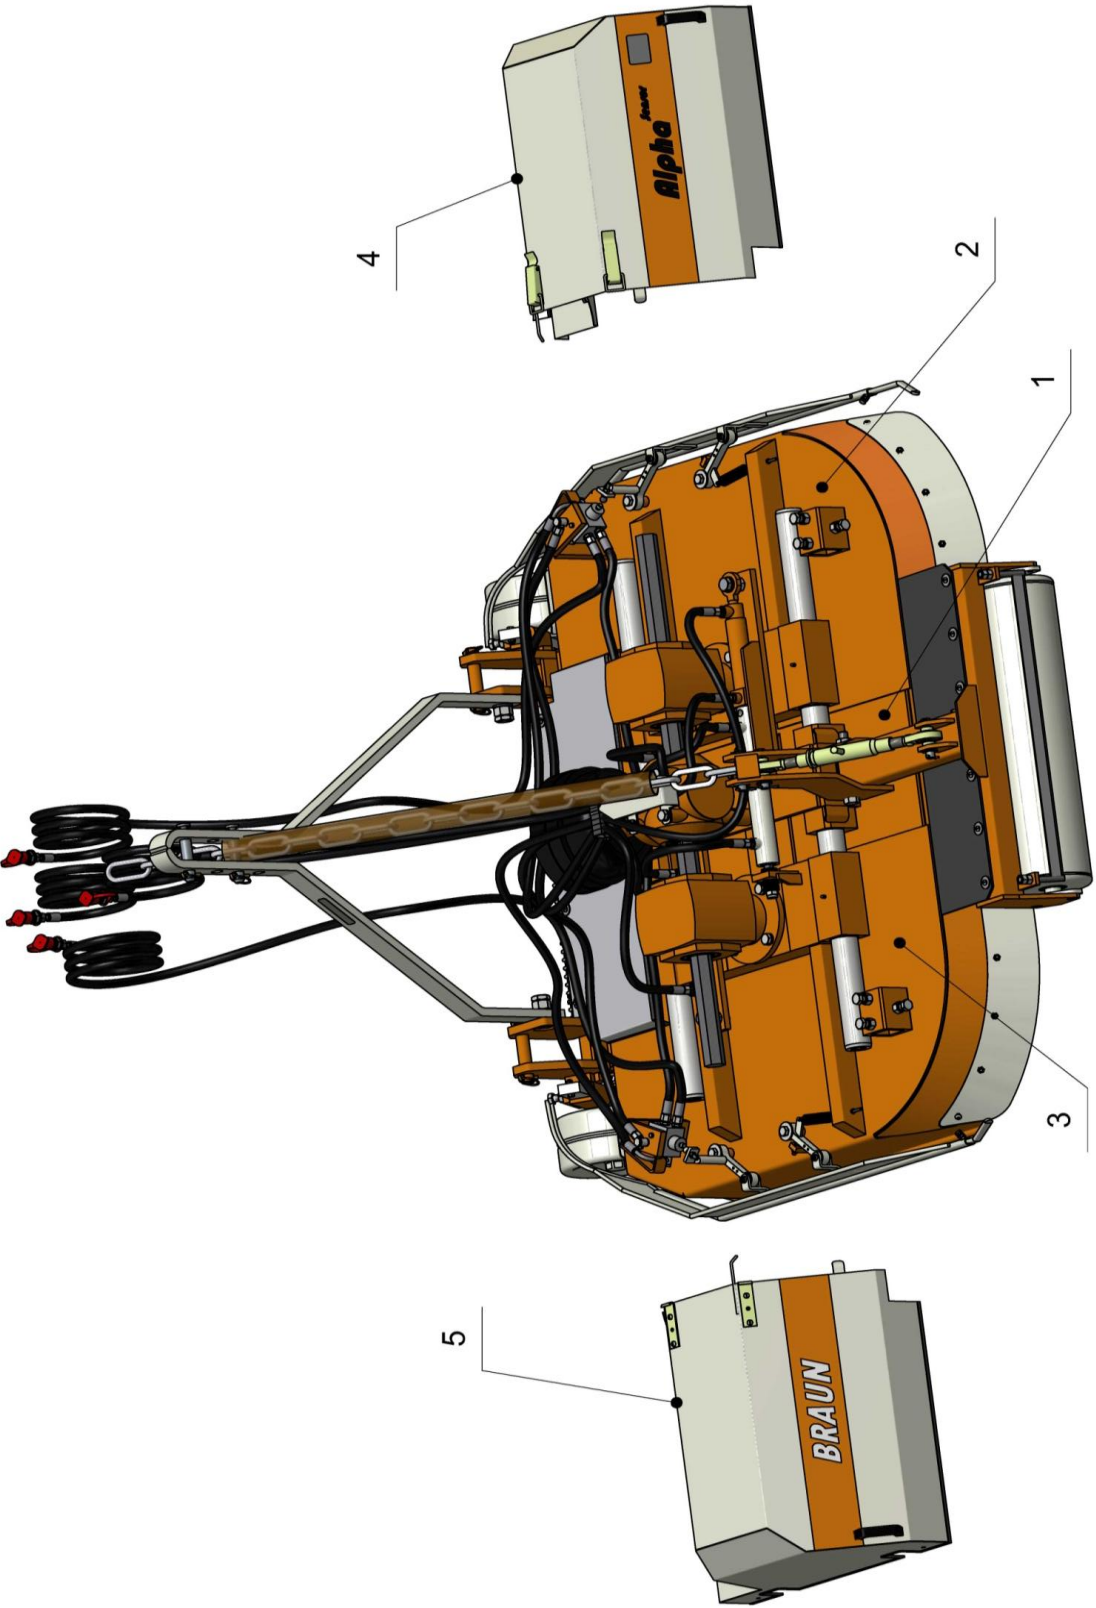

Braun 'Alpha Sensor' Spare Parts List

Made in Germany

Spare parts list - Mower "Alpha Sensor"

Fig.	Item No.	Description	Notes
	(0717221) (0712161) (0713181) (0714191) (0715201) (0716211) (0719251)	Braun Mower "Alpha Sensor" 1,65-2,2m Braun Mower "Alpha Sensor" 1200-1600mm Braun Mower "Alpha Sensor" 1,3-1,8m Braun Mower "Alpha Sensor" 1,4m-1,9m Braun Mower "Alpha Sensor" 1,5m-2,0m Braun Mower "Alpha" 2000 1600-2100 Braun Mower "Alpha Sensor" 1900-2500	
1	00717103 (00712103) (00713103) (00714103) (00715103) (00716103) (00719103)	middle part Sensor 1,65m middle part Sensor 1,2m middle part Sensor 1,3m middle part Sensor 1,4m middle part Sensor 1,5m middle part Sensor 1,6m middle part Sensor 1,9m	
2	00717107 (00712107) (00713107) (00714107) (00715107) (00716107) (00719107)	right part Sensor 1,65m right part Sensor 1,2m right part Sensor 1,3m right part Sensor 1,4m right part Sensor 1,5m right part Sensor 1,6m right part Sensor 1,9m	
3	007171071 (007121071) (007131071) (007141071) (007151071) (007161071) (007191071)	left part ensor 1,65m left part ensor 1,2m left part ensor 1,3m left part ensor 1,4m left part ensor 1,5m left part ensor 1,6m left part ensor 1,9m	
4	00717122 (00712122) (00713122) (00714122) (00715122) (00716122) (00719122)	complete protective cover right Sensor 1650-2200 complete protective cover right Sensor 1,2m complete protective cover right Sensor 1,3m complete protective cover right Sensor 1,4m complete protective cover right Sensor 1,5m complete protective cover right Sensor 1,6m complete protective cover right Sensor 1,9m	
5	007171221 (007121221) (007131221) (007141221) (007151221) (007161221) (007191221)	complete protective cover left Sensor 1,65-2,20m complete protection cover left Sensor 1,2m complete protection cover left Sensor 1,3m complete protection cover left Sensor 1,4m complete protection cover left Sensor 1,5m complete protection cover left Sensor 1,6m complete protection cover left Sensor 1,9m	