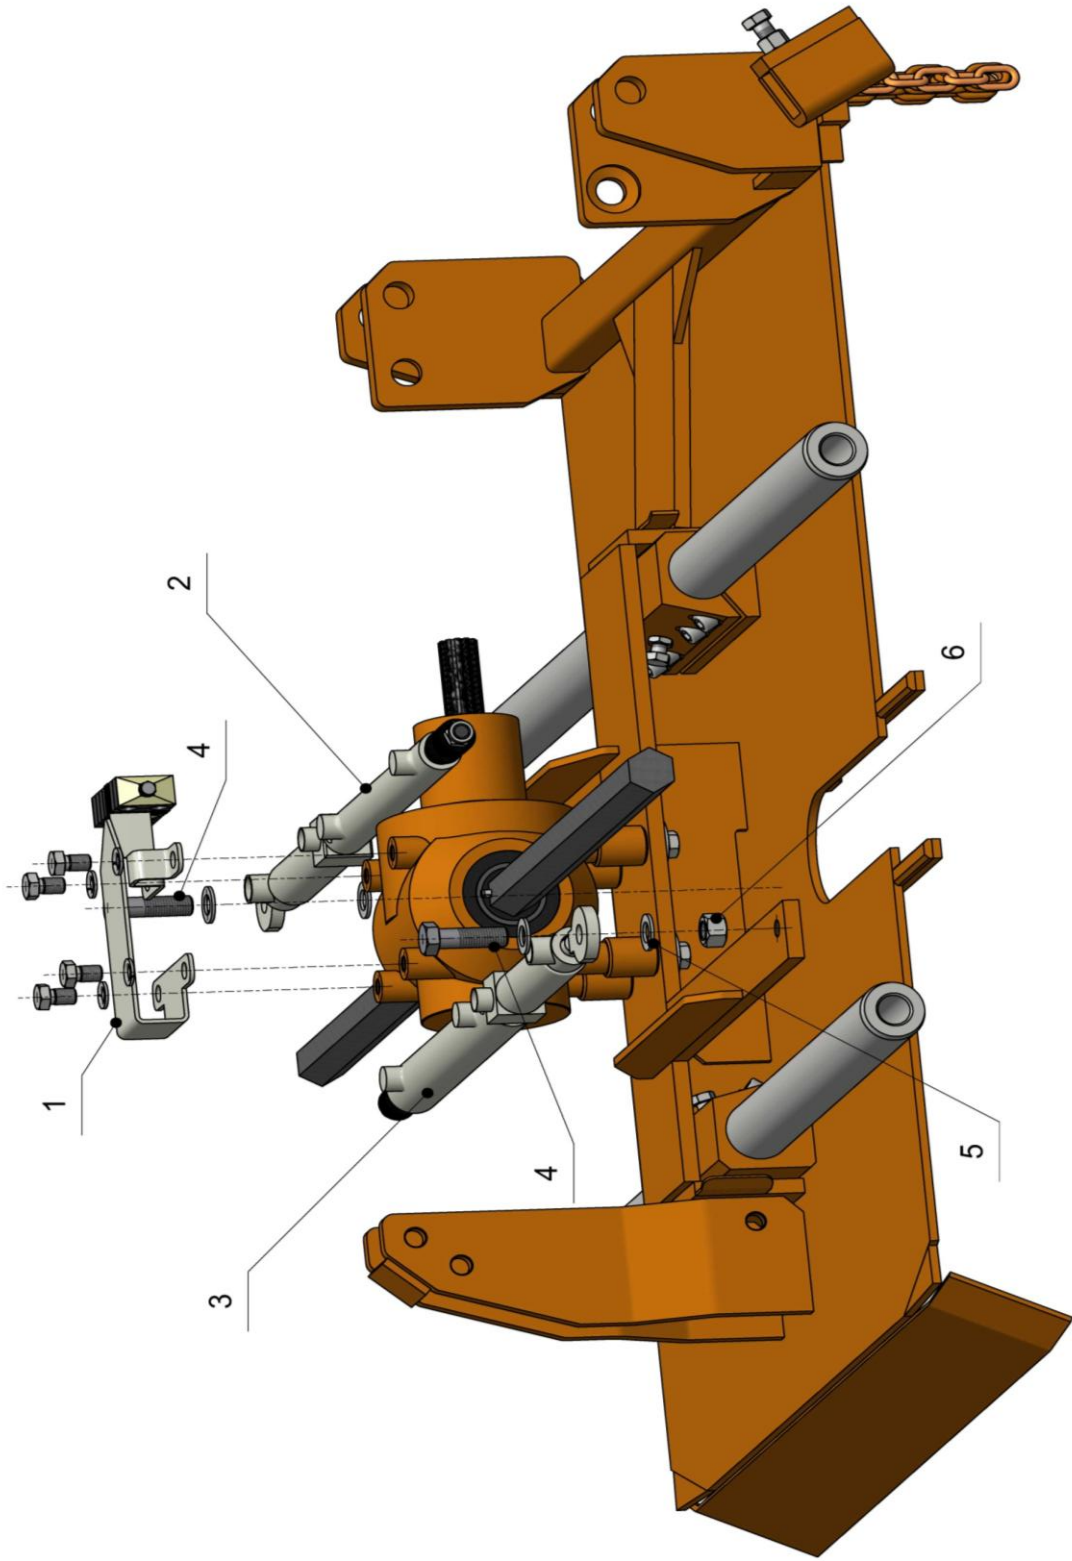

Braun 'Alpha Sensor' Spare Parts List

Made in Germany

Spare parts list - Mower "Alpha Sensor"

Fig.	Item No.	Description	Notes
	(0717221) (0712161) (0713181) (0714191) (0715201) (0716211) (0719251)	Braun Mower "Alpha Sensor" 1,65-2,2m Braun Mower "Alpha Sensor" 1200-1600mm Braun Mower "Alpha Sensor" 1,3-1,8m Braun Mower "Alpha Sensor" 1,4m-1,9m Braun Mower "Alpha Sensor" 1,5m-2,0m Braun Mower "Alpha" 2000 1600-2100 Braun Mower "Alpha Sensor" 1900-2500	
1	00717103 (00712103) (00713103) (00714103) (00715103) (00716103) (00719103)	middle part Sensor 1,65m middle part Sensor 1,2m middle part Sensor 1,3m middle part Sensor 1,4m middle part Sensor 1,5m middle part Sensor 1,6m middle part Sensor 1,9m	
2	00717107 (00712107) (00713107) (00714107) (00715107) (00716107) (00719107)	right part Sensor 1,65m right part Sensor 1,2m right part Sensor 1,3m right part Sensor 1,4m right part Sensor 1,5m right part Sensor 1,6m right part Sensor 1,9m	
3	007171071 (007121071) (007131071) (007141071) (007151071) (007161071) (007191071)	left part ensor 1,65m left part ensor 1,2m left part ensor 1,3m left part ensor 1,4m left part ensor 1,5m left part ensor 1,6m left part ensor 1,9m	
4	00717122 (00712122) (00713122) (00714122) (00715122) (00716122) (00719122)	complete protective cover right Sensor 1650-2200 complete protective cover right Sensor 1,2m complete protective cover right Sensor 1,3m complete protective cover right Sensor 1,4m complete protective cover right Sensor 1,5m complete protective cover right Sensor 1,6m complete protective cover right Sensor 1,9m	
5	007171221 (007121221) (007131221) (007141221) (007151221) (007161221) (007191221)	complete protective cover left Sensor 1,65-2,20m complete protection cover left Sensor 1,2m complete protection cover left Sensor 1,3m complete protection cover left Sensor 1,4m complete protection cover left Sensor 1,5m complete protection cover left Sensor 1,6m complete protection cover left Sensor 1,9m	