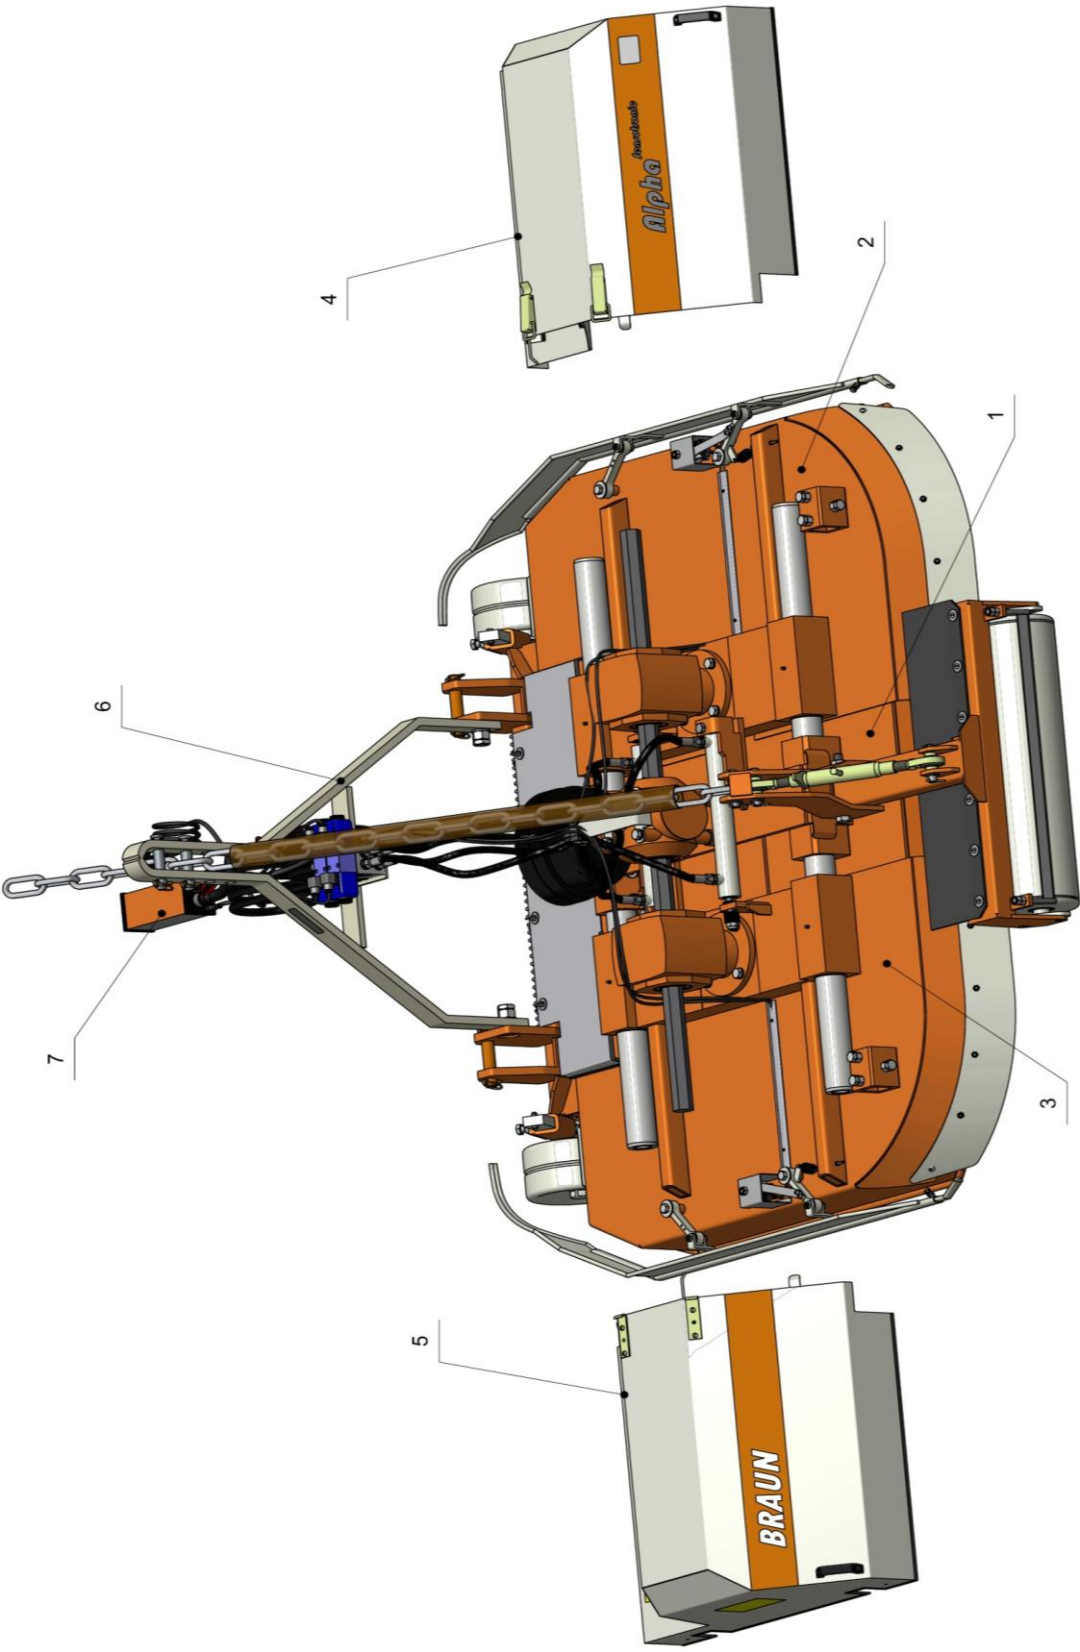

Spare parts list - Mower "Alpha Sensotronic"

Fig.	Item No.	Description	Notes
	(0719253) (0713183) (0714193) (0715203) (0716213) (0717223)	Mower „Alpha Sensotronic" 1.900mm-2.500mm Mower „Alpha Sensotronic" 1.300mm-1.800mm Mower „Alpha Sensotronic" 1.400mm-1.900mm Mower „Alpha Sensotronic" 1.500mm-2.000mm Mower „Alpha Sensotronic" 1.600mm-2.100mm Mower „Alpha Sensotronic" 1.650mm-2.200mm	
1	00719303 (00713303) (00714303) (00715303) (00716303) (00717303)	middle part Sensotronic 1,9m middle part Sensotronic 1,3m middle part Sensotronic 1,4m middle part Sensotronic 1,5m middle part Sensotronic 1,6m middle part Sensotronic 1,65m	
2	00719307 (00713307) (00714307) (00715307) (00716307) (00717307)	right part Sensotronic 1,9m right part Sensotronic 1,3m right part Sensotronic 1,4m right part Sensotronic 1,5m right part Sensotronic 1,6m right part Sensotronic 1,65m	
3	007193071 (007133071) (007143071) (007153071) (007163071) (007173071)	left part Sensotronic 1900-2500 left part Sensotronic 1,3m left part Sensotronic 1,4m left part Sensotronic 1,5m left part Sensotronic 1,6m left part Sensotronic 1,65m	
4	00719322 (00713322) (00714322) (00715322) (00716322) (00717322)	complete protective cover right Sensotronic 1,9m complete protective cover right Sensotronic 1,3m complete protective cover right Sensotronic 1,4m complete protective cover right Sensotronic 1,5m complete protective cover right Sensotronic 1,6m complete protective cover right Sensotronic 1,65m	
5	007193221 (007133221) (007143221) (007153221) (007163221) (007173221)	complete protection cover left Sensotronic 1,9m complete protection cover left Sensotronic 1,3m complete protection cover left Sensotronic 1,4m complete protection cover left Sensotronic 1,5m complete protection cover left Sensotronic 1,6m complete protection cover left Sensotronic 1,65m	
6	00717314 (00713314)	Three-point mount complete for mower Sensotronic KAT II Three-point mount for Sensotronic complete KAT I	
7	00714335	electronics for mower "Sensotronic"