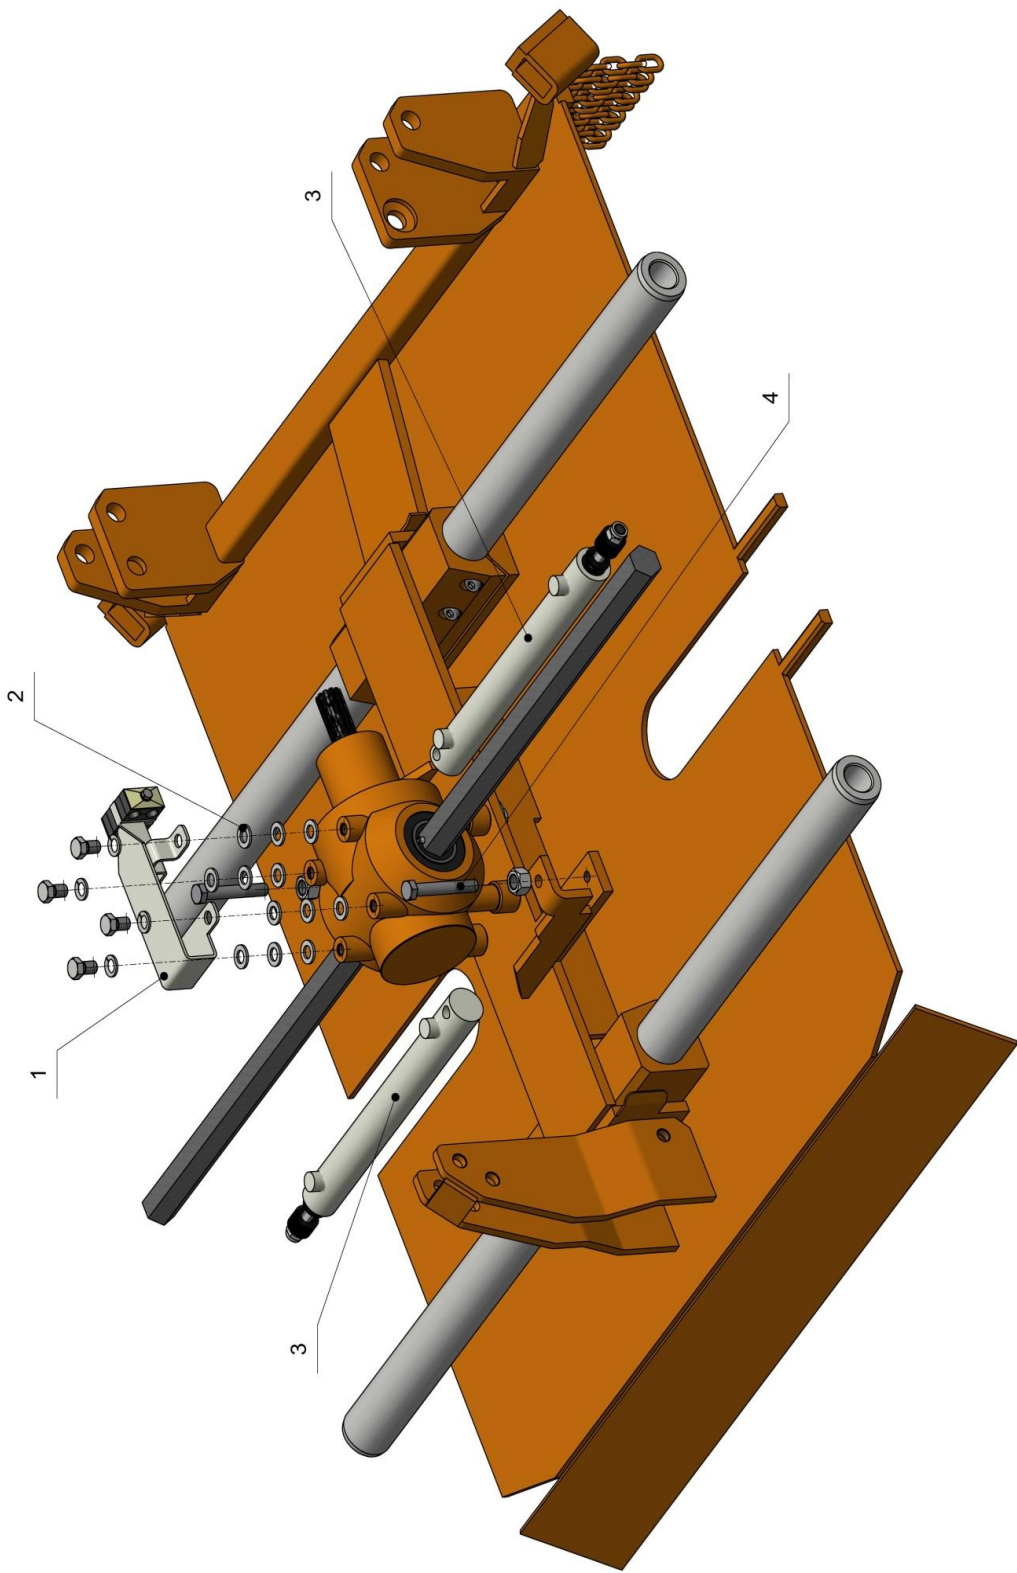

Spare parts list - Mower "Alpha Sensotronic"

| Fig. | Item No. | Description | Notes |
|------|--|---|-------|
| | (00719303) (00713303) (00714303) (00715303) (00716303) (00717303) | middle part Sensotronic 1,9m middle part Sensotronic 1,3m middle part Sensotronic 1,4m middle part Sensotronic 1,5m middle part Sensotronic 1,6m middle part Sensotronic 1,65m | |
| 1 | 00714304 | hose bracket for mower "Sensor" and "Sensotronic" | |
| 2 | 2011701 | U-plate M16 Zn | |
| 3 | 7402030057 (7402019057) (7402024057) (7402025057) (7402027557) | Cylinder with limit switch, 300 mm stroke Cylinder with limit switch, 190 mm stroke (M16) Cylinder with limit switch, 240 mm stroke Cylinder with limit switch, 250 mm stroke Cylinder with limit switch, 275 mm stroke | |
| 4 | 1021610001 | hexagon screw bolt 8.8 M16x100 Zn | |