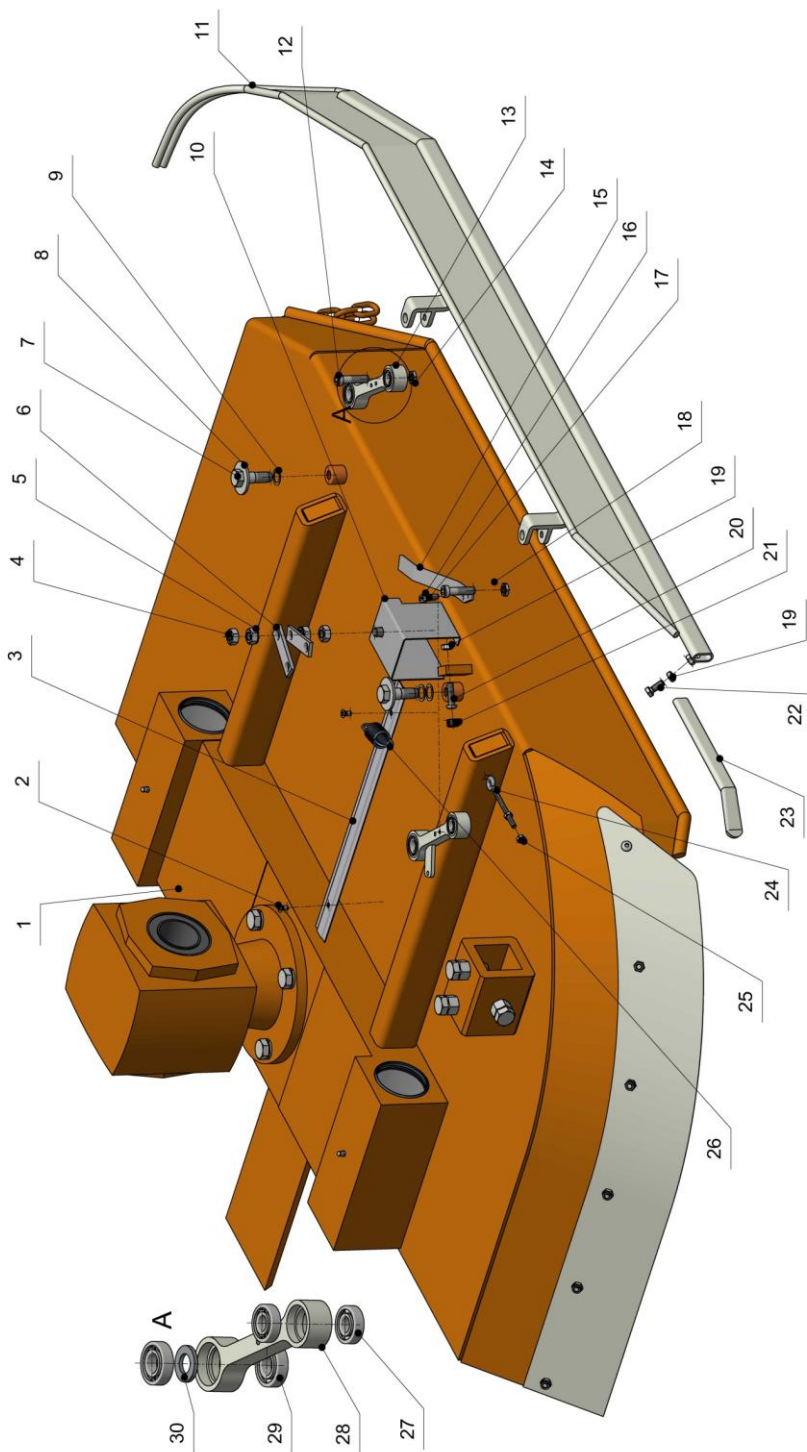

Spare parts list - Mower "Alpha Sensotronic"

| Fig. | Item No. | Description | Notes |
|------|--|---|-------|
| | (00719303) (00713303) (00714303) (00715303) (00716303) (00717303) | middle part Sensotronic 1,9m middle part Sensotronic 1,3m middle part Sensotronic 1,4m middle part Sensotronic 1,5m middle part Sensotronic 1,6m middle part Sensotronic 1,65m | |
| 1 | 00714304 | hose bracket for mower "Sensor" and "Sensotronic" | |
| 2 | 2011701 | U-plate M16 Zn | |
| 3 | 7402030057 (7402019057) (7402024057) (7402025057) (7402027557) | Cylinder with limit switch, 300 mm stroke Cylinder with limit switch, 190 mm stroke (M16) Cylinder with limit switch, 240 mm stroke Cylinder with limit switch, 250 mm stroke Cylinder with limit switch, 275 mm stroke | |
| 4 | 1021610001 | hexagon screw bolt 8.8 M16x100 Zn | |